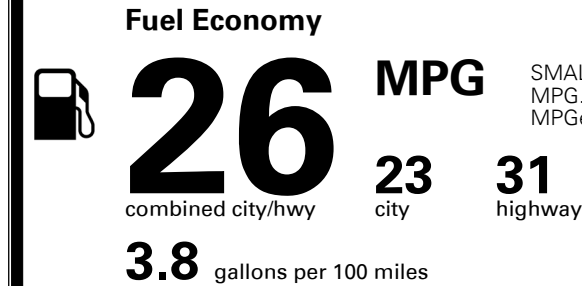

TOTAL ADDITIONAL WEIGHT: 6.6

EPA DOT Fuel Economy and Environment

Gasoline Vehicle

SMALL SUVs range from 14 to 118 MPG. The best vehicle rates 140 MPGe.

You spend \$500 more in fuel costs over 5 years compared to the average new vehicle.