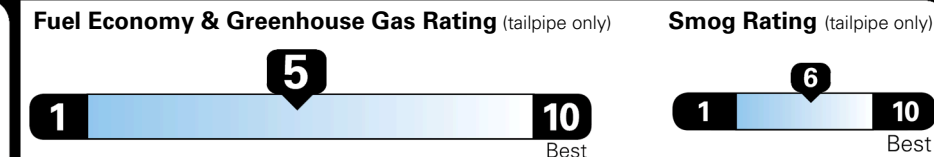

This vehicle emits 357 grams CO₂ per mile. The best emits 0 grams per mile (tailpipe only). Producing and distributing fuel also create emissions; learn more at fueleconomy.gov.

Actual results will vary for many reasons, including driving conditions and how you drive and maintain your vehicle. The average new vehicle gets 29 MPG and costs $8,500 to fuel over 5 years. Cost estimates are based on 15,000 miles per year at $ 3.30 per gallon. MPGe is miles per gasoline gallon equivalent. Vehicle emissions are a significant cause of climate change and smog.

fueleconomy.gov

Calculate personalized estimates and compare vehicles

GOVERNMENT 5-STAR SAFETY RATINGS

Overall Vehicle Score ★★★★★

Based on the combined rating of frontal, side and rollover. Should ONLY be compared to other vehicles of similar size and weight.

Frontal Driver ★★★★★

Crash Passenger ★★★★★

Based on the risk of injury in a frontal impact. Should ONLY be compared to other vehicles of similar size and weight.

Side Front seat ★★★★★

Crash Rear seat ★★★★★

Star ratings based on the risk of injury in a side impact.

Rollover ★★★★★

Star ratings based on the risk of rollover in a single-vehicle crash.

Star ratings range from 1 to 5 stars (★★★★★) with 5 being the highest.

Source: National Highway Traffic Safety Administration (NHTSA).

www.safercar.gov or 1-888-327-4236

Manufacturer's suggested retail price includes Manufacturer's recommended pre-delivery service. License and title fees, state and local taxes and other dealer installed options and accessories are not included in the manufacturer's suggested retail price.

PARTS CONTENT INFORMATION

FOR VEHICLES IN THIS CAR LINE U.S./CANADIAN PARTS CONTENT: 55 %

MAJOR SOURCES OF FOREIGN PARTS: KOREA: 30%

NOTE: PARTS CONTENT DOES NOT INCLUDE FINAL ASSEMBLY, DISTRIBUTION, OR OTHER NON-PARTS COSTS.

FOR THIS VEHICLE FINAL ASSEMBLY POINT: WEST POINT, GA, USA

COUNTRY OF ORIGIN

ENGINE (MOTOR): USA

TRANSMISSION: USA