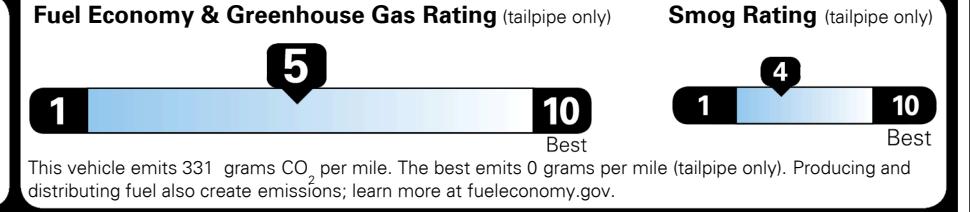

You spend
$750
more in fuel costs
over 5 years
compared to the
average new vehicle.

Annual fuel cost
$1,850