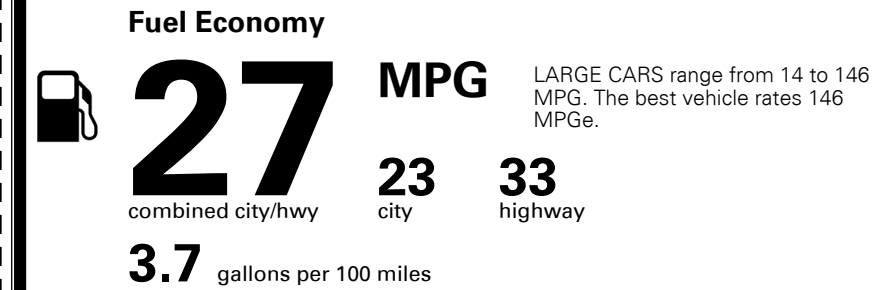

EPA DOT Fuel Economy and Environment

Gasoline Vehicle