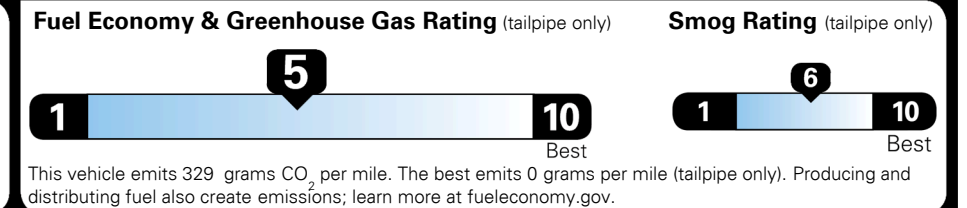

\$ 31,150.00

TOTAL ADDITIONAL WEIGHT: 8.1

EPA DOT Fuel Economy and Environment

Gasoline Vehicle

You spend \$250 more in fuel costs over 5 years compared to the average new vehicle.

Annual fuel cost \$1,950