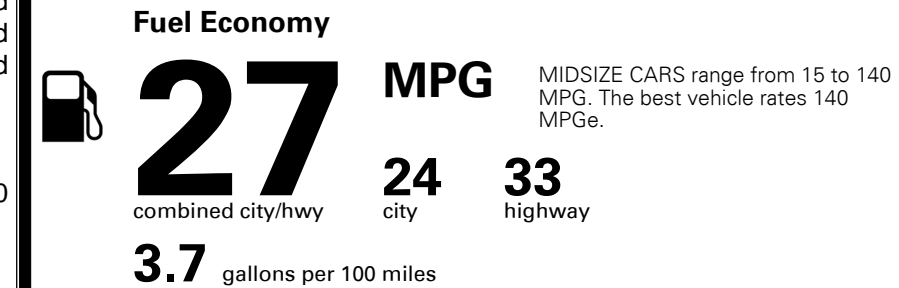

\$ 29,790.00

Included
 Included
 Included

\$185.00

MSRP INCLUDING OPTIONS

\$ 29,975.00

INLAND FREIGHT AND HANDLING

\$ 1,175.00

TOTAL MANUFACTURER'S SUGGESTED RETAIL PRICE ▶

\$ 31,150.00

TOTAL ADDITIONAL WEIGHT: 8.1

EPA DOT Fuel Economy and Environment

Gasoline Vehicle

You spend \$250 more in fuel costs over 5 years compared to the average new vehicle.

Annual fuel cost \$1,950