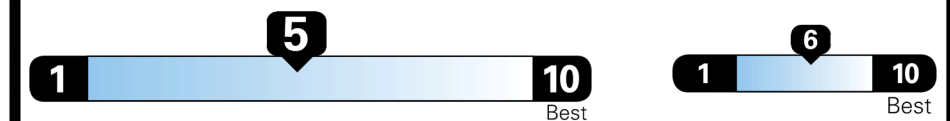

Fuel Economy & Greenhouse Gas Rating (tailpipe only) Smog Rating (tailpipe only)

This vehicle emits 329 grams CO₂ per mile. The best emits 0 grams per mile (tailpipe only). Producing and distributing fuel also create emissions; learn more at fueleconomy.gov.

Actual results will vary for many reasons, including driving conditions and how you drive and maintain your vehicle. The average new vehicle gets 29 MPG and costs $8,500 to fuel over 5 years. Cost estimates are based on 15,000 miles per year at $ 3.30 per gallon. MPGe is miles per gasoline gallon equivalent. Vehicle emissions are a significant cause of climate change and smog.

fueleconomy.gov

Calculate personalized estimates and compare vehicles

GOVERNMENT 5-STAR SAFETY RATINGS

PARTS CONTENT INFORMATION

Overall Vehicle Score ★ ★ ★ ★ ★

Based on the combined rating of frontal, side and rollover. Should ONLY be compared to other vehicles of similar size and weight.

Frontal Driver ★ ★ ★ ★ ★

Crash Passenger ★ ★ ★ ★ ★

Based on the risk of injury in a frontal impact. Should ONLY be compared to other vehicles of similar size and weight.

Side Front seat ★ ★ ★ ★ ★

Crash Rear seat ★ ★ ★ ★ ★

Star ratings based on the risk of injury in a side impact.

Rollover ★ ★ ★ ★ ★

Star ratings based on the risk of rollover in a single-vehicle crash.

Star ratings range from 1 to 5 stars (★★★★★) with 5 being the highest.

Source: National Highway Traffic Safety Administration (NHTSA).

www.safercar.gov or 1-888-327-4236

Manufacturer's suggested retail price includes Manufacturer's recommended pre-delivery service. License and title fees, state and local taxes and other dealer installed options and accessories are not included in the manufacturer's suggested retail price.

FOR VEHICLES IN THIS CAR LINE U.S./CANADIAN PARTS CONTENT: 0 %

MAJOR SOURCES OF FOREIGN PARTS: KOREA: 90%

NOTE: PARTS CONTENT DOES NOT INCLUDE FINAL ASSEMBLY, DISTRIBUTION, OR OTHER NON-PARTS COSTS.

FOR THIS VEHICLE FINAL ASSEMBLY POINT: HWASUNG, KOREA

COUNTRY OF ORIGIN

ENGINE (MOTOR): KOREA

TRANSMISSION: KOREA