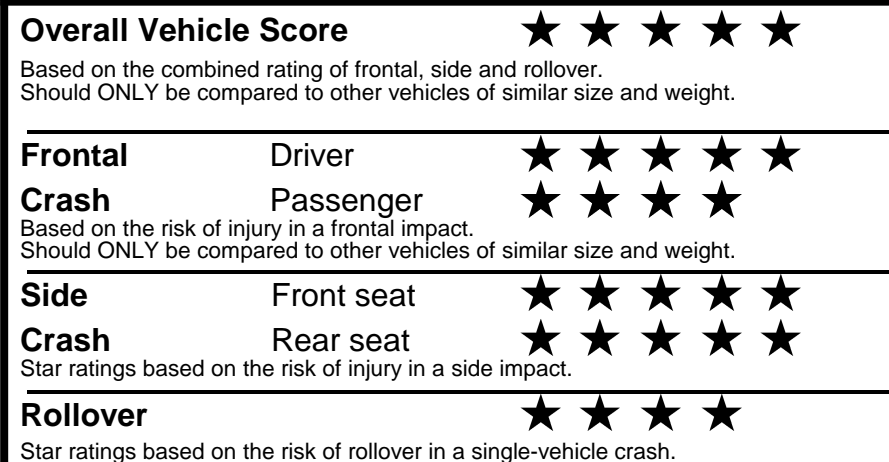

GOVERNMENT 5-STAR SAFETY RATINGS

PARTS CONTENT INFORMATION

FOR VEHICLES IN THIS CAR LINE U.S./CANADIAN PARTS CONTENT: 0 %

MAJOR SOURCES OF FOREIGN PARTS: KOREA: 90%

NOTE: PARTS CONTENT DOES NOT INCLUDE FINAL ASSEMBLY, DISTRIBUTION, OR OTHER NON-PARTS COSTS.

FOR THIS VEHICLE FINAL ASSEMBLY POINT: HWASUNG, KOREA

COUNTRY OF ORIGIN ENGINE (MOTOR): KOREA

TRANSMISSION: KOREA

Star ratings range from 1 to 5 stars (★★★★★) with 5 being the highest.
Source: National Highway Traffic Safety Administration (NHTSA).
www.safercar.gov or 1-888-327-4236

Manufacturer's suggested retail price includes Manufacturer's recommended pre-delivery service. License and title fees, state and local taxes and other dealer installed options and accessories are not included in the manufacturer's suggested retail price.