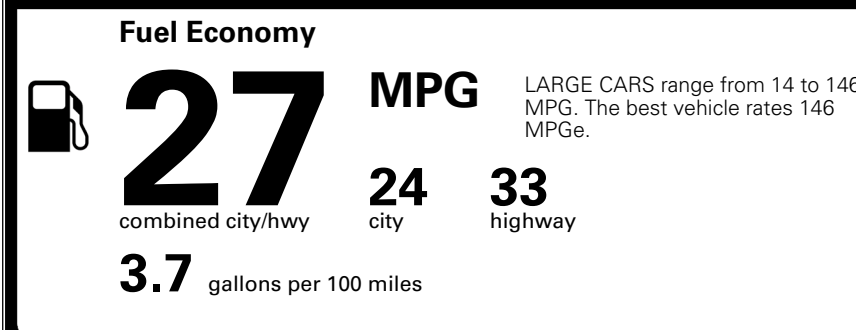

MSRP INCLUDING OPTIONS \$ 30,935.00

INLAND FREIGHT AND HANDLING \$ 1,245.00

TOTAL MANUFACTURER'S SUGGESTED RETAIL PRICE ▶ \$ 32,180.00

TOTAL ADDITIONAL WEIGHT: 8.7

*Additional terms and conditions apply.
 **Kia Connect may be currently unavailable for some Model Year 2022 and newer vehicles sold or purchased in Massachusetts; please see owners.kia.com for more information.
 NOTE: When you purchase this vehicle, Kia America, Inc. collects personal information you provide to the dealership. For information on our collection and use of personal information and your rights, please see our Privacy Policy on www.kia.com.

EPA DOT Fuel Economy and Environment

Gasoline Vehicle

You spend \$750 more in fuel costs over 5 years
 compared to the average new vehicle.

Annual fuel cost \$1,850

Actual results will vary for many reasons, including driving conditions and how you drive and maintain your vehicle. The average new vehicle gets 29 MPG and costs \$8,500 to fuel over 5 years. Cost estimates are based on 15,000 miles per year at \$ 3.30 per gallon. MPGe is miles per gasoline gallon equivalent. Vehicle emissions are a significant cause of climate change and smog.