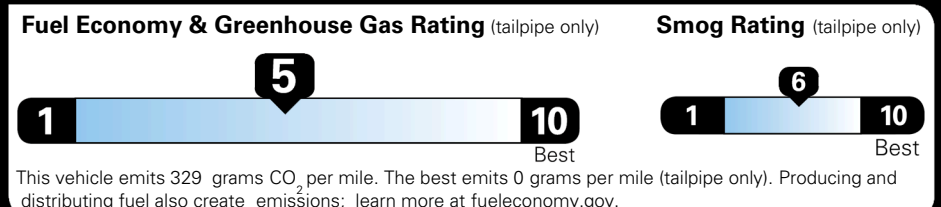

MSRP INCLUDING OPTIONS \$ 30,935.00

INLAND FREIGHT AND HANDLING \$ 1,245.00

TOTAL MANUFACTURER'S SUGGESTED RETAIL PRICE ▶ \$ 32,180.00

TOTAL ADDITIONAL WEIGHT: 8.7

*Additional terms and conditions apply.
 **Kia Connect may be currently unavailable for some Model Year 2022 and newer vehicles sold or purchased in Massachusetts; please see owners.kia.com for more information.
 NOTE: When you purchase this vehicle, Kia America, Inc. collects personal information you provide to the dealership. For information on our collection and use of personal information and your rights, please see our Privacy Policy on www.kia.com.

EPA DOT Fuel Economy and Environment

Gasoline Vehicle

You spend \$750 more in fuel costs over 5 years
 compared to the average new vehicle.

Annual fuel cost \$1,850

Actual results will vary for many reasons, including driving conditions and how you drive and maintain your vehicle. The average new vehicle gets 29 MPG and costs \$8,500 to fuel over 5 years. Cost estimates are based on 15,000 miles per year at \$ 3.30 per gallon. MPGe is miles per gasoline gallon equivalent. Vehicle emissions are a significant cause of climate change and smog.