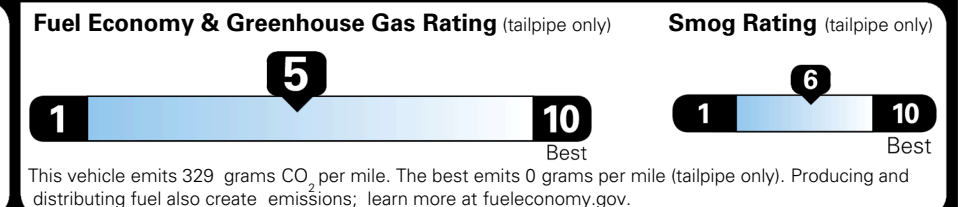

EPA DOT Fuel Economy and Environment

Gasoline Vehicle

You spend \$750 more in fuel costs over 5 years compared to the average new vehicle.

Annual fuel cost \$1,850

Actual results will vary for many reasons, including driving conditions and how you drive and maintain your vehicle. The average new vehicle gets 29 MPG and costs \$8,500 to fuel over 5 years. Cost estimates are based on 15,000 miles per year at \$ 3.30 per gallon. MPGe is miles per gasoline gallon equivalent. Vehicle emissions are a significant cause of climate change and smog.