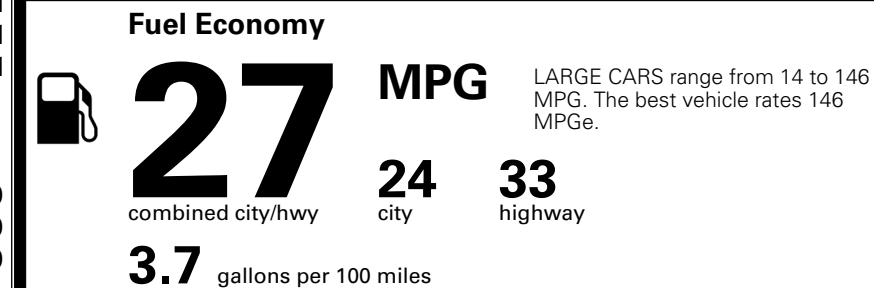

WARRANTY

10 Year/100,000 Mile Limited Powertrain Warranty
5 Year/60,000 Mile Limited Basic Warranty
5 Year/60,000 Mile Roadside Assistance

MANUFACTURER'S SUGGESTED RETAIL PRICE ▶

$ 30,090.00

COMPARE GT-LINE AWD FEATURES

Added to/in place of standard GT-Line FWD features
- All-Wheel Drive
- Heated Steering Wheel

ADDITIONAL INSTALLED EQUIPMENT:

(In addition to or in place of standard features)
GT-Line Red Interior Color Package
Carpeted Floor Mats
Auto-Dimming Mirror w/ HomeLink™

Included
Included
Included

$295.00
$200.00
$350.00

MSRP INCLUDING OPTIONS

$ 30,935.00

INLAND FREIGHT AND HANDLING

$ 1,245.00

TOTAL MANUFACTURER'S SUGGESTED RETAIL PRICE ▶

$ 32,180.00

TOTAL ADDITIONAL WEIGHT: 8.7

*Additional terms and conditions apply.

**Kia Connect may be currently unavailable for some Model Year 2022 and newer vehicles sold or purchased in Massachusetts; please see owners.kia.com for more information.

NOTE: When you purchase this vehicle, Kia America, Inc. collects personal information you provide to the dealership. For information on our collection and use of personal information and your rights, please see our Privacy Policy on www.kia.com.

EPA DOT Fuel Economy and Environment

Gasoline Vehicle

You spend $750 more in fuel costs over 5 years compared to the average new vehicle.

Annual fuel cost $1,850