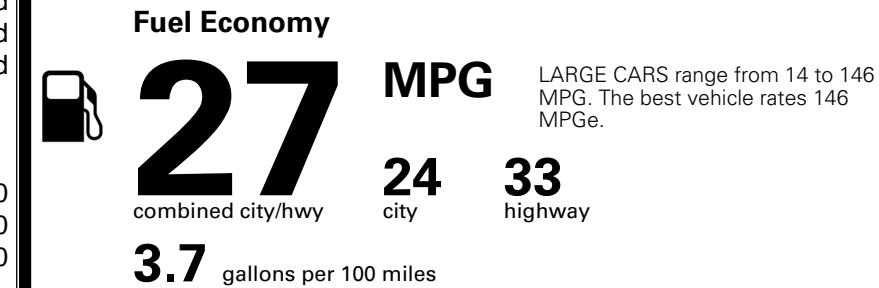

TOTAL MANUFACTURER'S SUGGESTED RETAIL PRICE ▶

\$ 34,525.00

TOTAL ADDITIONAL WEIGHT: 7.3

EPA DOT Fuel Economy and Environment

Gasoline Vehicle

You spend
\$750
 more in fuel costs
 over 5 years
 compared to the
 average new vehicle.