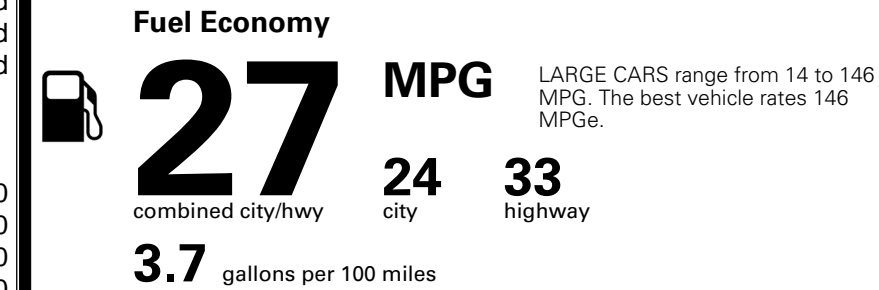

\$ 30,090.00

Included
 Included
 Included

\$495.00
 \$295.00
 \$200.00
 \$350.00

MSRP INCLUDING OPTIONS

\$ 31,430.00

INLAND FREIGHT AND HANDLING

\$ 1,245.00

TOTAL MANUFACTURER'S SUGGESTED RETAIL PRICE ▶

\$ 32,675.00

TOTAL ADDITIONAL WEIGHT: 8.7

EPA DOT Fuel Economy and Environment

Gasoline Vehicle

You spend \$750 more in fuel costs over 5 years compared to the average new vehicle.

Annual fuel cost \$1,850