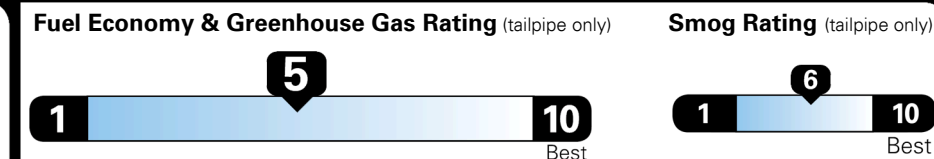

This vehicle emits 329 grams CO₂ per mile. The best emits 0 grams per mile (tailpipe only). Producing and distributing fuel also create emissions; learn more at fueleconomy.gov.

Actual results will vary for many reasons, including driving conditions and how you drive and maintain your vehicle. The average new vehicle gets 28 MPG and costs $9,500 to fuel over 5 years. Cost estimates are based on 15,000 miles per year at $ 3.50 per gallon. MPGe is miles per gasoline gallon equivalent. Vehicle emissions are a significant cause of climate change and smog.

fueleconomy.gov

Calculate personalized estimates and compare vehicles

GOVERNMENT 5-STAR SAFETY RATINGS

Overall Vehicle Score ★ ★ ★ ★ ★

Based on the combined rating of frontal, side and rollover. Should ONLY be compared to other vehicles of similar size and weight.

Frontal Driver ★ ★ ★ ★ ★

Crash Passenger ★ ★ ★ ★ ★

Based on the risk of injury in a frontal impact. Should ONLY be compared to other vehicles of similar size and weight.

Side Front seat ★ ★ ★ ★ ★

Crash Rear seat ★ ★ ★ ★ ★

Star ratings based on the risk of injury in a side impact.

Rollover ★ ★ ★ ★ ★

Star ratings based on the risk of rollover in a single-vehicle crash.

Star ratings range from 1 to 5 stars (★★★★★) with 5 being the highest.

Source: National Highway Traffic Safety Administration (NHTSA).

www.safercar.gov or 1-888-327-4236

Manufacturer's suggested retail price includes Manufacturer's recommended pre-delivery service. License and title fees, state and local taxes and other dealer installed options and accessories are not included in the manufacturer's suggested retail price.

PARTS CONTENT INFORMATION

FOR VEHICLES IN THIS CAR LINE U.S./CANADIAN PARTS CONTENT: 0 %

MAJOR SOURCES OF FOREIGN PARTS: KOREA: 95%

NOTE: PARTS CONTENT DOES NOT INCLUDE FINAL ASSEMBLY, DISTRIBUTION, OR OTHER NON-PARTS COSTS.

FOR THIS VEHICLE FINAL ASSEMBLY POINT: HWASUNG, KOREA

COUNTRY OF ORIGIN

ENGINE (MOTOR): KOREA

TRANSMISSION: KOREA