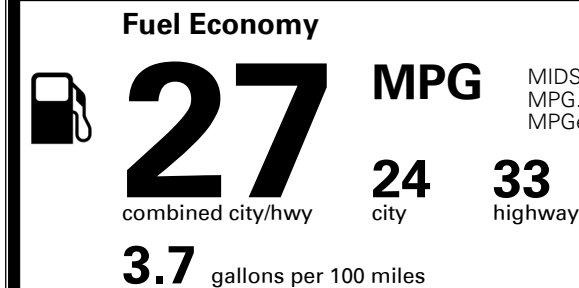

EPA DOT Fuel Economy and Environment

Gasoline Vehicle

MIDSIZE CARS range from 15 to 140 MPG. The best vehicle rates 140 MPGe.

You spend $250 more in fuel costs over 5 years compared to the average new vehicle.

Annual fuel cost $1,950