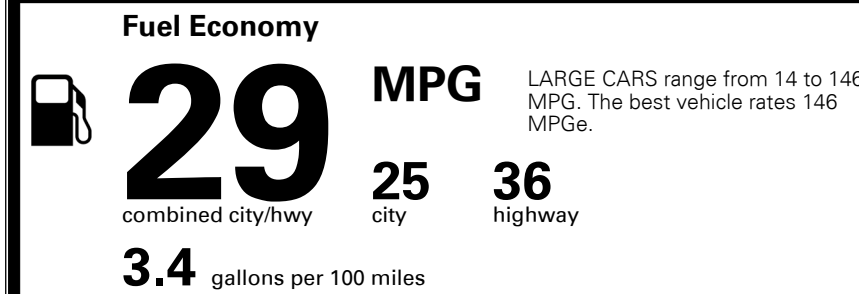

\$495.00
 \$2,200.00

\$ 31,085.00

\$ 1,175.00

\$ 32,260.00

EPA DOT Fuel Economy and Environment

Gasoline Vehicle

You save \$0
 in fuel costs over 5 years compared to the average new vehicle.

Annual fuel cost \$1,700