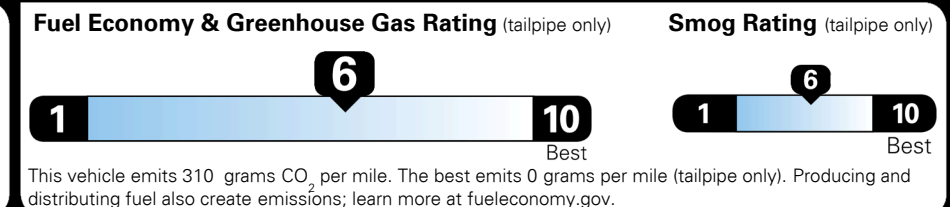

\$495.00
 \$2,200.00

\$ 31,085.00

\$ 1,175.00

\$ 32,260.00

EPA DOT Fuel Economy and Environment

Gasoline Vehicle

You save \$0
 in fuel costs over 5 years compared to the average new vehicle.

Annual fuel cost \$1,700