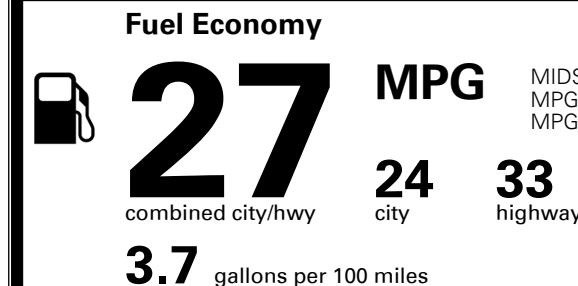

EPA DOT Fuel Economy and Environment

Gasoline Vehicle

MIDSIZE CARS range from 15 to 140 MPG. The best vehicle rates 140 MPGe.

You spend $250 more in fuel costs over 5 years compared to the average new vehicle.

Annual fuel cost $1,950