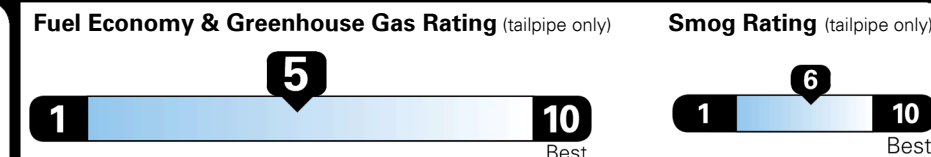

This vehicle emits 329 grams CO₂ per mile. The best emits 0 grams per mile (tailpipe only). Producing and distributing fuel also create emissions; learn more at fueleconomy.gov.

Actual results will vary for many reasons, including driving conditions and how you drive and maintain your vehicle. The average new vehicle gets 28 MPG and costs $9,500 to fuel over 5 years. Cost estimates are based on 15,000 miles per year at $ 3.50 per gallon. MPGe is miles per gasoline gallon equivalent. Vehicle emissions are a significant cause of climate change and smog.

fueleconomy.gov

Calculate personalized estimates and compare vehicles

GOVERNMENT 5-STAR SAFETY RATINGS

Overall Vehicle Score ★ ★ ★ ★ ★

Based on the combined rating of frontal, side and rollover. Should ONLY be compared to other vehicles of similar size and weight.

Frontal Driver ★ ★ ★ ★ ★

Crash Passenger ★ ★ ★ ★ ★

Based on the risk of injury in a frontal impact. Should ONLY be compared to other vehicles of similar size and weight.

Side Front seat ★ ★ ★ ★ ★

Crash Rear seat ★ ★ ★ ★ ★

Star ratings based on the risk of injury in a side impact.

Rollover ★ ★ ★ ★ ★

Star ratings based on the risk of rollover in a single-vehicle crash.

Star ratings range from 1 to 5 stars (★★★★★) with 5 being the highest.

Source: National Highway Traffic Safety Administration (NHTSA).

www.safercar.gov or 1-888-327-4236

Manufacturer's suggested retail price includes Manufacturer's recommended pre-delivery service. License and title fees, state and local taxes and other dealer installed options and accessories are not included in the manufacturer's suggested retail price.

PARTS CONTENT INFORMATION

FOR VEHICLES IN THIS CAR LINE U.S./CANADIAN PARTS CONTENT: 0 %

MAJOR SOURCES OF FOREIGN PARTS: KOREA: 95%

NOTE: PARTS CONTENT DOES NOT INCLUDE FINAL ASSEMBLY, DISTRIBUTION, OR OTHER NON-PARTS COSTS.

FOR THIS VEHICLE FINAL ASSEMBLY POINT: HWASUNG, KOREA

COUNTRY OF ORIGIN

ENGINE (MOTOR): KOREA

TRANSMISSION: KOREA