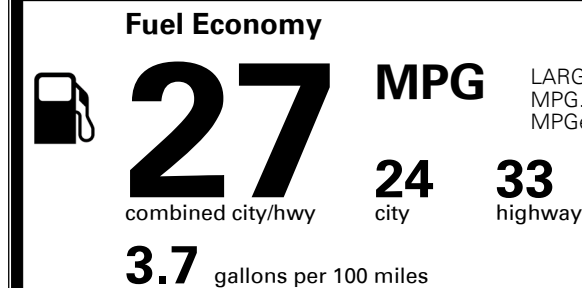

EPA DOT Fuel Economy and Environment

Gasoline Vehicle