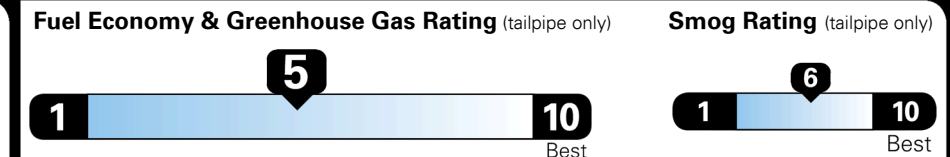

EPA DOT Fuel Economy and Environment

Gasoline Vehicle

You spend **\$750** more in fuel costs over 5 years compared to the average new vehicle.

Annual fuel cost **\$1,850**

This vehicle emits 329 grams CO₂ per mile. The best emits 0 grams per mile (tailpipe only). Producing and distributing fuel also create emissions; learn more at fueleconomy.gov.