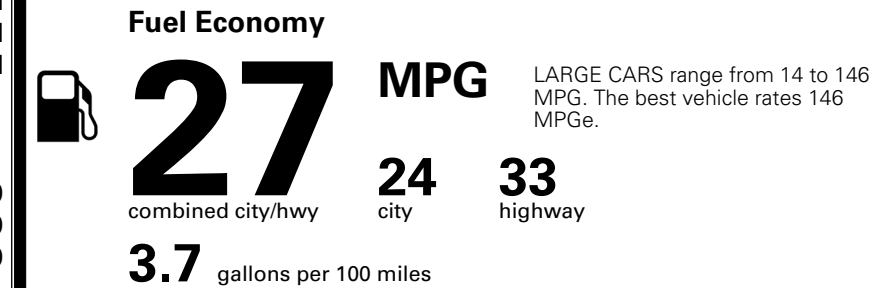

TOTAL MANUFACTURER'S SUGGESTED RETAIL PRICE ▶

\$ 34,725.00

TOTAL ADDITIONAL WEIGHT: 7.3

EPA DOT Fuel Economy and Environment

Gasoline Vehicle

You spend \$750 more in fuel costs over 5 years compared to the average new vehicle.