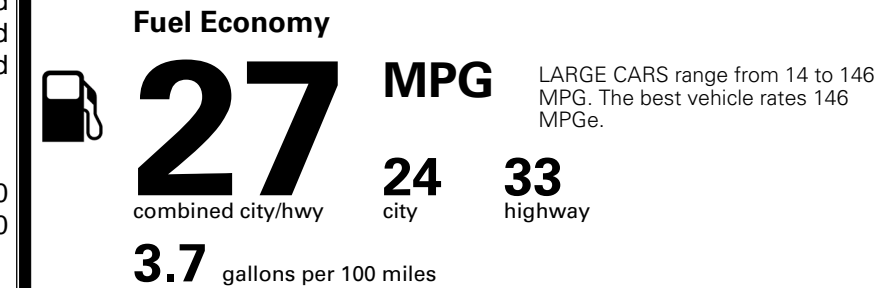

TOTAL MANUFACTURER'S SUGGESTED RETAIL PRICE ▶

\$ 34,580.00

TOTAL ADDITIONAL WEIGHT: 8.7

EPA DOT Fuel Economy and Environment

Gasoline Vehicle

You spend
\$750
 more in fuel costs
 over 5 years
 compared to the
 average new vehicle.

Annual fuel cost
\$1,850

Fuel Economy & Greenhouse Gas Rating (tailpipe only) Smog Rating (tailpipe only)

This vehicle emits 329 grams CO₂ per mile. The best emits 0 grams per mile (tailpipe only). Producing and distributing fuel also create emissions; learn more at fueleconomy.gov.