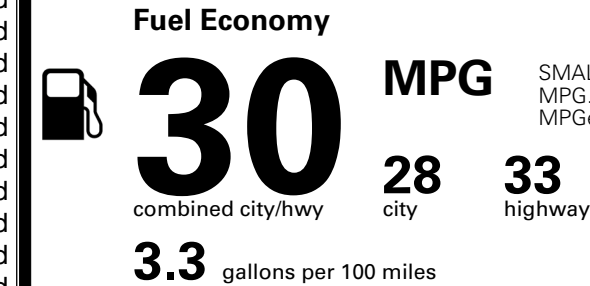

### TOTAL MANUFACTURER'S SUGGESTED RETAIL PRICE ▶

\$ 29,005.00

TOTAL ADDITIONAL WEIGHT: 8.5

\*Additional terms and conditions apply.

\*\*Kia Connect may be currently unavailable for some Model Year 2022 and newer vehicles sold or purchased in Massachusetts; please see owners.kia.com for more information.

## EPA DOT Fuel Economy and Environment

Gasoline Vehicle

SMALL SUVs range from 14 to 138 MPG. The best vehicle rates 146 MPGe.

**You save \$250**  
 in fuel costs over 5 years compared to the average new vehicle.