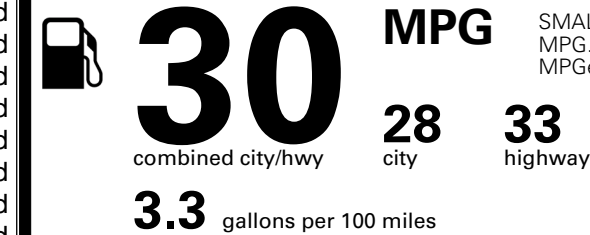

Fuel Economy

You save
$250

in fuel costs
over 5 years
compared to the
average new vehicle.

Annual fuel cost
$1,550