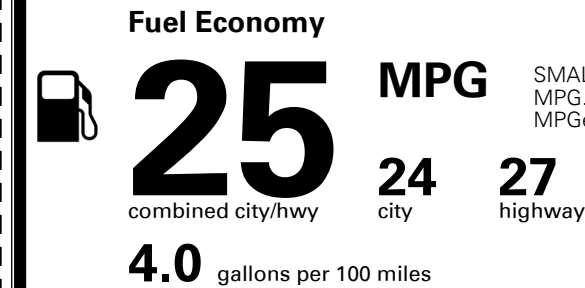

## EPA DOT Fuel Economy and Environment

Gasoline Vehicle

SMALL SUVs range from 14 to 118 MPG. The best vehicle rates 140 MPGe.

You spend  
**\$1,000**  
 more in fuel costs  
 over 5 years  
 compared to the  
 average new vehicle.