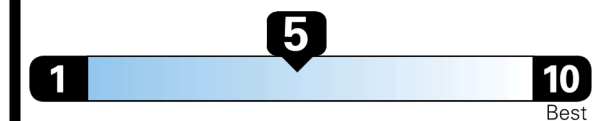

2025 SELTOS SX TURBO AWD

MODEL/OPT.CODE: K4482 / 017
EXTERIOR COLOR: SNOW WHITE PEARL
INTERIOR COLOR: BLACK
VEHICLE ID NUMBER: KNDETCA78S7778471
PORT OF ENTRY: PUGET SOUND

Sold To: MO033
Oakes Kia
2900 BURLINGTON STREET
NORTH KANSAS CITY MO 64116

Ship To: MO033

STANDARD FEATURES

STANDARD EX AWD FEATURES

MECHANICAL
Torque Vectoring All-Wheel Drive w/ Center Lock Drive Mode Select

ADVANCED DRIVER-ASSISTANCE SYSTEMS

Forward Collision-Avoidance Assist
Lane Keeping Assist & Lane Following Assist
Lane Departure Warning & Safe Exit Warning
Driver Attention Warning & High Beam Assist
Blind-Spot Collision Warning
Rear Cross-Traffic Collision-Avoidance Assist
Parking Distance Warning - Reverse

SAFETY

Dual Front Advanced Airbags
Dual Front Seat-Mounted Side & Full-Length Curtain Airbags

INTERIOR, COMFORT & CONVENIENCE

Dual 10.25" Screen Panoramic Display w/ Navigation
Android Auto and Apple CarPlay
Kia Connect w/Comp 3-Yr Ultimate.* Where Available**
SIRIUSXM® w/Free 3-Mo. Subscription*
Rear View Camera with Dynamic Guidelines
Smart Key w/ Push Button & Remote Start
Wireless Charger (Front) / Front & Rear USB Charge Ports
SynTex Seating Material
Power Driver's Seat w/ Power Lumbar
Heated Front Seats
60/40 Split-Folding and Reclining Rear Seats
Automatic Climate Control w/Auto Defogger
Leather-Wrapped Steering Wheel and Shift Knob
LED Interior Lighting
Rear Occupant Alert (without Sensors)

EXTERIOR

17" Machine Finished Alloy Wheels
Smart Power Liftgate
Heated Outside Mirrors w/ LED Turn Signals
Upgraded Grille w/LED Positioning Lights
LED Rear Combination Lights & Daytime Running Lights
Front Fog Lights
Roof Rails, Rear Spoiler, and Rear Privacy Glass
Compact Spare Tire

WARRANTY