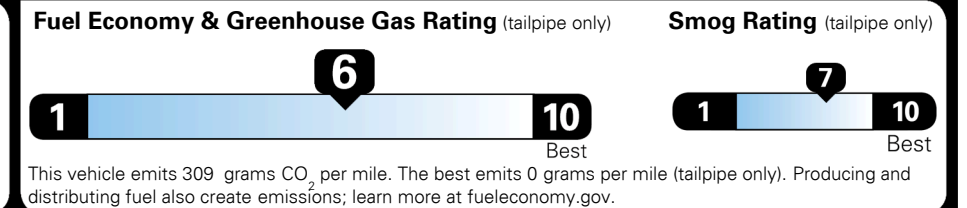

Actual results will vary for many reasons, including driving conditions and how you drive and maintain your vehicle. The average new vehicle gets 28 MPG and costs $9,750 to fuel over 5 years. Cost estimates are based on 15,000 miles per year at $ 3.60 per gallon. MPGe is miles per gasoline gallon equivalent. Vehicle emissions are a significant cause of climate change and smog.

fueleconomy.gov

Calculate personalized estimates and compare vehicles

GOVERNMENT 5-STAR SAFETY RATINGS

Overall Vehicle Score	Not Rated	
Based on the combined rating of frontal, side and rollover. Should ONLY be compared to other vehicles of similar size and weight.		
Frontal Crash	Driver	Not Rated
Based on the risk of injury in a frontal impact. Should ONLY be compared to other vehicles of similar size and weight.	Passenger	Not Rated
Side Crash	Front seat	Not Rated
Star ratings based on the risk of injury in a side impact.	Rear seat	Not Rated
Rollover	★★★★★	
Star ratings based on the risk of rollover in a single-vehicle crash.		

Star ratings range from 1 to 5 stars (★★★★★) with 5 being the highest.
Source: National Highway Traffic Safety Administration (NHTSA).
www.safercar.gov or 1-888-327-4236

Manufacturer's suggested retail price includes Manufacturer's recommended pre-delivery service. License and title fees, state and local taxes and other dealer installed options and accessories are not included in the manufacturer's suggested retail price.

PARTS CONTENT INFORMATION

FOR VEHICLES IN THIS CAR LINE U.S./CANADIAN PARTS CONTENT: 4 %

MAJOR SOURCES OF FOREIGN PARTS: KOREA: 85%

NOTE: PARTS CONTENT DOES NOT INCLUDE FINAL ASSEMBLY, DISTRIBUTION, OR OTHER NON-PARTS COSTS.

FOR THIS VEHICLE FINAL ASSEMBLY POINT: GWANGJU, KOREA

COUNTRY OF ORIGIN

ENGINE: KOREA
TRANSMISSION: KOREA