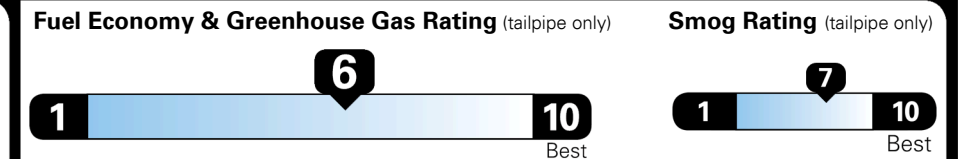

TOTAL ADDITIONAL WEIGHT: 5.8

EPA DOT Fuel Economy and Environment

Gasoline Vehicle

Fuel Economy

29 MPG
 combined city/hwy

27 MPG
 city

31 MPG
 highway

3.4 gallons per 100 miles

SMALL SUVs range from 14 to 118 MPG. The best vehicle rates 140 MPGe.

You save \$500
 in fuel costs over 5 years compared to the average new vehicle.

Annual fuel cost \$1,850

This vehicle emits 309 grams CO₂ per mile. The best emits 0 grams per mile (tailpipe only). Producing and distributing fuel also create emissions; learn more at fueleconomy.gov.