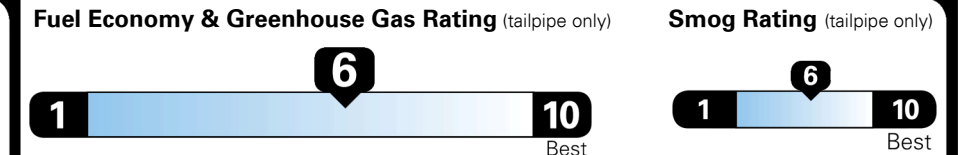

This vehicle emits 302 grams CO₂ per mile. The best emits 0 grams per mile (tailpipe only). Producing and distributing fuel also create emissions; learn more at fueleconomy.gov.

Actual results will vary for many reasons, including driving conditions and how you drive and maintain your vehicle. The average new vehicle gets 28 MPG and costs $9,500 to fuel over 5 years. Cost estimates are based on 15,000 miles per year at $ 3.50 per gallon. MPGe is miles per gasoline gallon equivalent. Vehicle emissions are a significant cause of climate change and smog.

fueleconomy.gov

Calculate personalized estimates and compare vehicles

GOVERNMENT 5-STAR SAFETY RATINGS

Overall Vehicle Score ★ ★ ★ ★
Based on the combined rating of frontal, side and rollover.
Should ONLY be compared to other vehicles of similar size and weight.

Frontal	Driver	★ ★ ★ ★ ★
Crash	Passenger	★ ★ ★ ★

Based on the risk of injury in a frontal impact.
Should ONLY be compared to other vehicles of similar size and weight.

Side	Front seat	★ ★ ★ ★ ★
Crash	Rear seat	★ ★ ★ ★ ★

Star ratings based on the risk of injury in a side impact.

Rollover ★ ★ ★ ★
Star ratings based on the risk of rollover in a single-vehicle crash.

Star ratings range from 1 to 5 stars (★★★★★) with 5 being the highest.
Source: National Highway Traffic Safety Administration (NHTSA).
www.safercar.gov or 1-888-327-4236

Manufacturer's suggested retail price includes Manufacturer's recommended pre-delivery service. License and title fees, state and local taxes and other dealer installed options and accessories are not included in the manufacturer's suggested retail price.

PARTS CONTENT INFORMATION

FOR VEHICLES IN THIS CAR LINE U.S./CANADIAN
PARTS CONTENT: 1 %

MAJOR SOURCES OF FOREIGN PARTS:
KOREA: 90%

NOTE: PARTS CONTENT DOES NOT INCLUDE FINAL ASSEMBLY, DISTRIBUTION, OR OTHER NON-PARTS COSTS.

FOR THIS VEHICLE
FINAL ASSEMBLY POINT:
GWANGJU, KOREA

COUNTRY OF ORIGIN
ENGINE (MOTOR):

KOREA

TRANSMISSION:

KOREA