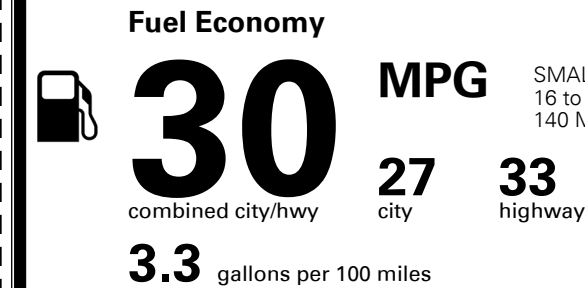

TOTAL ADDITIONAL WEIGHT: 6.7

EPA DOT Fuel Economy and Environment

Gasoline Vehicle

SMALL STATION WAGONS range from 16 to 103 MPG. The best vehicle rates 140 MPGe.

You save \$750
 in fuel costs over 5 years compared to the average new vehicle.