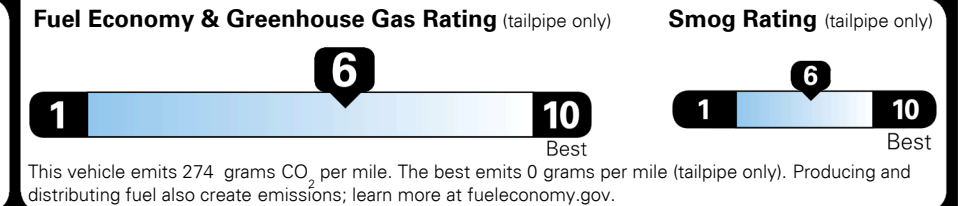

TOTAL ADDITIONAL WEIGHT: 10.1

EPA DOT Fuel Economy and Environment

Gasoline Vehicle

You save \$1,500
 in fuel costs over 5 years compared to the average new vehicle.

Annual fuel cost \$1,600

Actual results will vary for many reasons, including driving conditions and how you drive and maintain your vehicle. The average new vehicle gets 28 MPG and costs \$9,500 to fuel over 5 years. Cost estimates are based on 15,000 miles per year at \$ 3.50 per gallon. MPGe is miles per gasoline gallon equivalent. Vehicle emissions are a significant cause of climate change and smog.