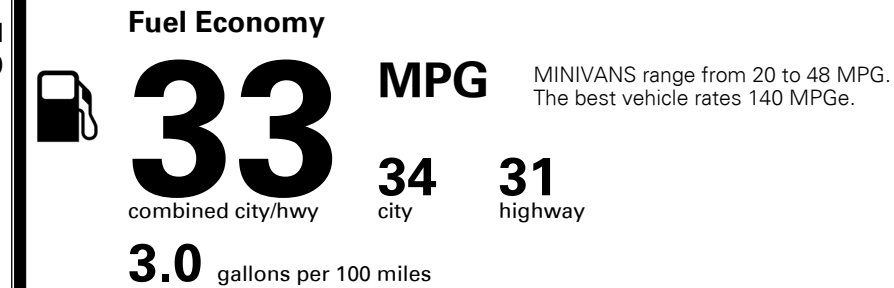

INLAND FREIGHT AND HANDLING

\$ 1,395.00

TOTAL MANUFACTURER'S SUGGESTED RETAIL PRICE ▶

\$ 42,160.00

*Additional terms and conditions apply.
 **Kia Connect may be currently unavailable for some Model Year 2022 and newer vehicles sold or purchased in Massachusetts; please see owners.kia.com for more information.
 NOTE: When you purchase this vehicle, Kia America, Inc. collects personal information you provide to the dealership. For information on our collection and use of personal information and your rights, please see our Privacy Policy on www.kia.com.

TOTAL ADDITIONAL WEIGHT: 10.1

EPA DOT Fuel Economy and Environment

Gasoline Vehicle

You save \$1,500
 in fuel costs over 5 years compared to the average new vehicle.

Annual fuel cost \$1,600

Actual results will vary for many reasons, including driving conditions and how you drive and maintain your vehicle. The average new vehicle gets 28 MPG and costs \$9,500 to fuel over 5 years. Cost estimates are based on 15,000 miles per year at \$ 3.50 per gallon. MPGe is miles per gasoline gallon equivalent. Vehicle emissions are a significant cause of climate change and smog.