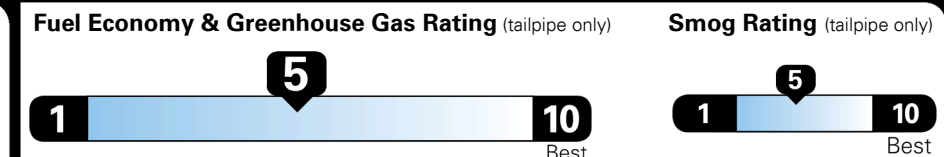

This vehicle emits 408 grams CO₂ per mile. The best emits 0 grams per mile (tailpipe only). Producing and distributing fuel also create emissions; learn more at fueleconomy.gov.

Actual results will vary for many reasons, including driving conditions and how you drive and maintain your vehicle. The average new vehicle gets 28 MPG and costs $9,750 to fuel over 5 years. Cost estimates are based on 15,000 miles per year at $ 3.60 per gallon. MPGe is miles per gasoline gallon equivalent. Vehicle emissions are a significant cause of climate change and smog.

fueleconomy.gov

Calculate personalized estimates and compare vehicles

GOVERNMENT 5-STAR SAFETY RATINGS

Overall Vehicle Score Not Rated

Based on the combined rating of frontal, side and rollover. Should ONLY be compared to other vehicles of similar size and weight.

Frontal Driver Not Rated

Crash Passenger Not Rated

Based on the risk of injury in a frontal impact. Should ONLY be compared to other vehicles of similar size and weight.

Side Front seat Not Rated

Crash Rear seat Not Rated

Star ratings based on the risk of injury in a side impact.

Rollover Not Rated

Star ratings based on the risk of rollover in a single-vehicle crash.

Star ratings range from 1 to 5 stars (★★★★★) with 5 being the highest.

Source: National Highway Traffic Safety Administration (NHTSA).

www.safercar.gov or 1-888-327-4236

Manufacturer's suggested retail price includes Manufacturer's recommended pre-delivery service. License and title fees, state and local taxes and other dealer installed options and accessories are not included in the manufacturer's suggested retail price.

PARTS CONTENT INFORMATION

FOR VEHICLES IN THIS CAR LINE U.S./CANADIAN PARTS CONTENT: 1 %

MAJOR SOURCES OF FOREIGN PARTS: KOREA: 95%

NOTE: PARTS CONTENT DOES NOT INCLUDE FINAL ASSEMBLY, DISTRIBUTION, OR OTHER NON-PARTS COSTS.

FOR THIS VEHICLE FINAL ASSEMBLY POINT: GWANGMYEONG, KOREA

COUNTRY OF ORIGIN

ENGINE: KOREA

TRANSMISSION: KOREA