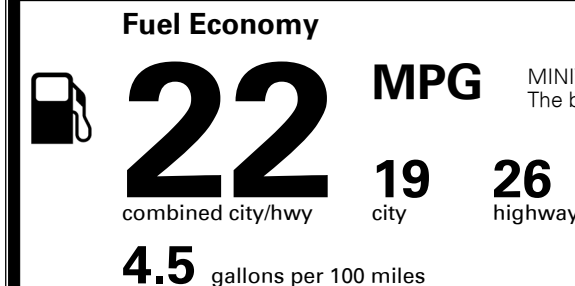

MSRP INCLUDING OPTIONS \$ 39,820.00

INLAND FREIGHT AND HANDLING \$ 1,395.00

TOTAL MANUFACTURER'S SUGGESTED RETAIL PRICE ▶ \$ 41,215.00

TOTAL ADDITIONAL WEIGHT: 11.4

*Additional terms and conditions apply.

EPA DOT Fuel Economy and Environment

Gasoline Vehicle

MINIVANS range from 20 to 48 MPG. The best vehicle rates 140 MPGe.

You spend \$2,500 more in fuel costs over 5 years compared to the average new vehicle.