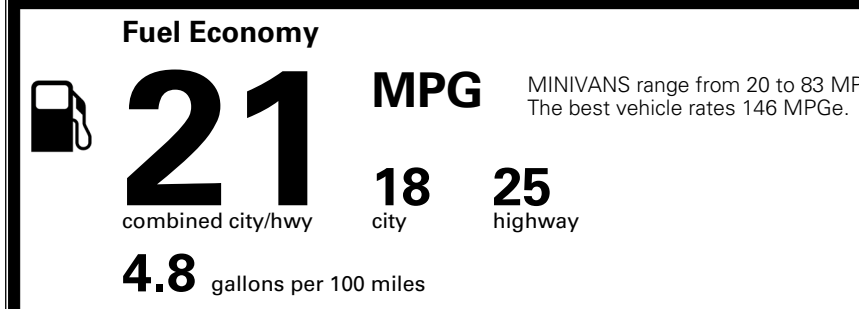

\$ 1,545.00

\$ 43,820.00

EPA DOT Fuel Economy and Environment

Gasoline Vehicle

You spend \$3,250 more in fuel costs over 5 years compared to the average new vehicle.

Annual fuel cost \$2,350

Actual results will vary for many reasons, including driving conditions and how you drive and maintain your vehicle. The average new vehicle gets 29 MPG and costs \$8,500 to fuel over 5 years. Cost estimates are based on 15,000 miles per year at \$ 3.30 per gallon. MPGe is miles per gasoline gallon equivalent. Vehicle emissions are a significant cause of climate change and smog.