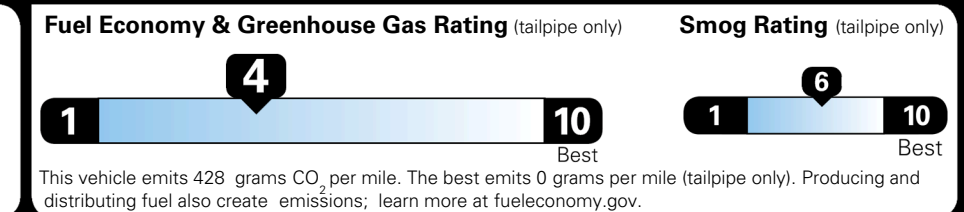

\$ 1,545.00

\$ 43,820.00

EPA DOT Fuel Economy and Environment

Gasoline Vehicle

You spend \$3,250 more in fuel costs over 5 years compared to the average new vehicle.

Annual fuel cost \$2,350

Actual results will vary for many reasons, including driving conditions and how you drive and maintain your vehicle. The average new vehicle gets 29 MPG and costs \$8,500 to fuel over 5 years. Cost estimates are based on 15,000 miles per year at \$ 3.30 per gallon. MPGe is miles per gasoline gallon equivalent. Vehicle emissions are a significant cause of climate change and smog.