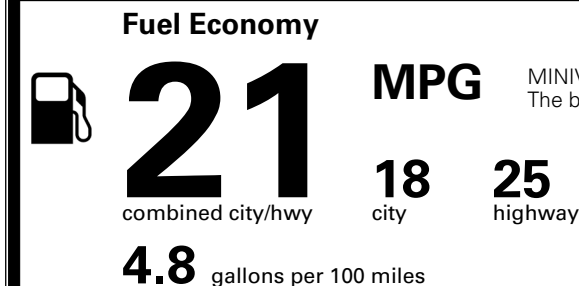

EPA DOT Fuel Economy and Environment

Gasoline Vehicle

MINIVANS range from 20 to 83 MPG. The best vehicle rates 146 MPGe.

You spend **$3,250** more in fuel costs over 5 years compared to the average new vehicle.

Annual fuel cost **$2,350**