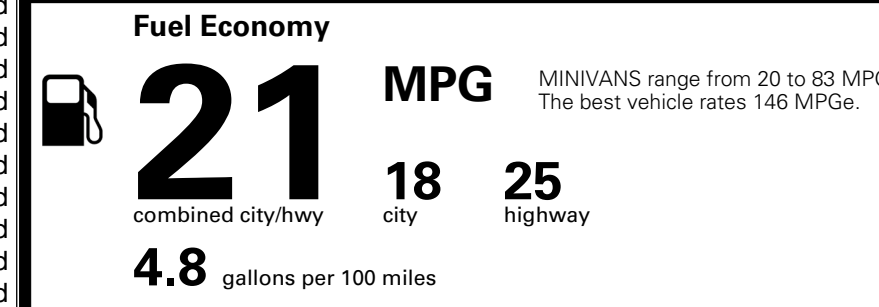

\$495.00
 \$285.00
 \$400.00

MSRP INCLUDING OPTIONS

\$ 42,770.00

INLAND FREIGHT AND HANDLING

\$ 1,545.00

TOTAL MANUFACTURER'S SUGGESTED RETAIL PRICE ▶

\$ 44,315.00

TOTAL ADDITIONAL WEIGHT: 12.8

EPA DOT Fuel Economy and Environment

Gasoline Vehicle

You spend \$3,250 more in fuel costs over 5 years compared to the average new vehicle.

Annual fuel cost \$2,350

Actual results will vary for many reasons, including driving conditions and how you drive and maintain your vehicle. The average new vehicle gets 29 MPG and costs \$8,500 to fuel over 5 years. Cost estimates are based on 15,000 miles per year at \$ 3.30 per gallon. MPGe is miles per gasoline gallon equivalent. Vehicle emissions are a significant cause of climate change and smog.