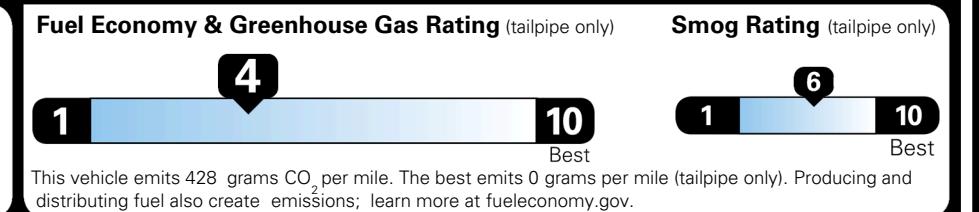

\$495.00
 \$285.00
 \$400.00

MSRP INCLUDING OPTIONS

\$ 42,770.00

INLAND FREIGHT AND HANDLING

\$ 1,545.00

TOTAL MANUFACTURER'S SUGGESTED RETAIL PRICE ▶

\$ 44,315.00

TOTAL ADDITIONAL WEIGHT: 12.8

EPA DOT Fuel Economy and Environment

Gasoline Vehicle

You spend \$3,250 more in fuel costs over 5 years compared to the average new vehicle.

Annual fuel cost \$2,350

Actual results will vary for many reasons, including driving conditions and how you drive and maintain your vehicle. The average new vehicle gets 29 MPG and costs \$8,500 to fuel over 5 years. Cost estimates are based on 15,000 miles per year at \$ 3.30 per gallon. MPGe is miles per gasoline gallon equivalent. Vehicle emissions are a significant cause of climate change and smog.