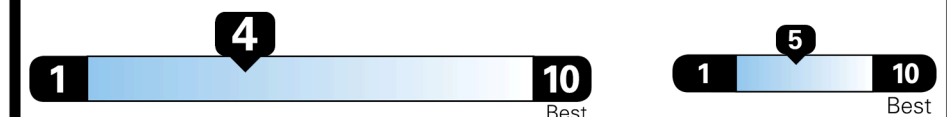

This vehicle emits 426 grams CO₂ per mile. The best emits 0 grams per mile (tailpipe only). Producing and distributing fuel also create emissions; learn more at fueleconomy.gov.

Actual results will vary for many reasons, including driving conditions and how you drive and maintain your vehicle. The average new vehicle gets 28 MPG and costs $9,500 to fuel over 5 years. Cost estimates are based on 15,000 miles per year at $ 3.50 per gallon. MPGe is miles per gasoline gallon equivalent. Vehicle emissions are a significant cause of climate change and smog.

fueleconomy.gov

Calculate personalized estimates and compare vehicles