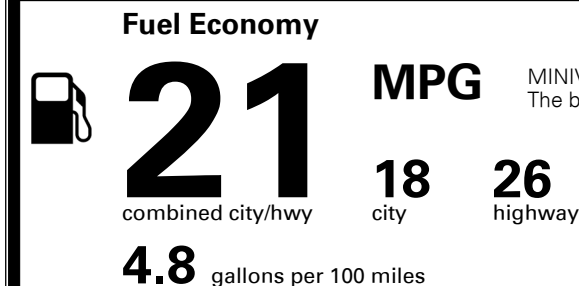

EPA DOT Fuel Economy and Environment

Gasoline Vehicle

MINIVANS range from 20 to 48 MPG. The best vehicle rates 140 MPGe.

You spend $3,000 more in fuel costs over 5 years compared to the average new vehicle.

Annual fuel cost $2,500

Fuel Economy & Greenhouse Gas Rating (tailpipe only) **Smog Rating** (tailpipe only)