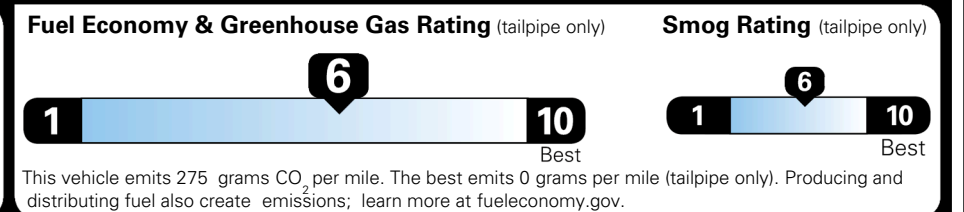

\$495.00
 \$285.00
 \$400.00

MSRP INCLUDING OPTIONS

\$ 44,770.00

INLAND FREIGHT AND HANDLING

\$ 1,545.00

TOTAL MANUFACTURER'S SUGGESTED RETAIL PRICE ▶

\$ 46,315.00

TOTAL ADDITIONAL WEIGHT: 11.5

EPA DOT Fuel Economy and Environment

Gasoline Vehicle

You save \$750
 in fuel costs over 5 years compared to the average new vehicle.

Annual fuel cost \$1,550

Actual results will vary for many reasons, including driving conditions and how you drive and maintain your vehicle. The average new vehicle gets 29 MPG and costs \$8,500 to fuel over 5 years. Cost estimates are based on 15,000 miles per year at \$ 3.30 per gallon. MPGe is miles per gasoline gallon equivalent. Vehicle emissions are a significant cause of climate change and smog.