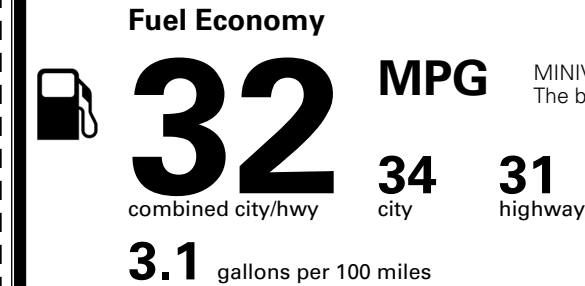

\$495.00
 \$285.00

MSRP INCLUDING OPTIONS

\$ 44,370.00

INLAND FREIGHT AND HANDLING

\$ 1,545.00

TOTAL MANUFACTURER'S SUGGESTED RETAIL PRICE ▶

\$ 45,915.00

TOTAL ADDITIONAL WEIGHT: 10.1

EPA DOT Fuel Economy and Environment

Gasoline Vehicle

MINIVANS range from 20 to 83 MPG. The best vehicle rates 146 MPGe.

You save \$750
 in fuel costs over 5 years compared to the average new vehicle.

Annual fuel cost
\$1,550