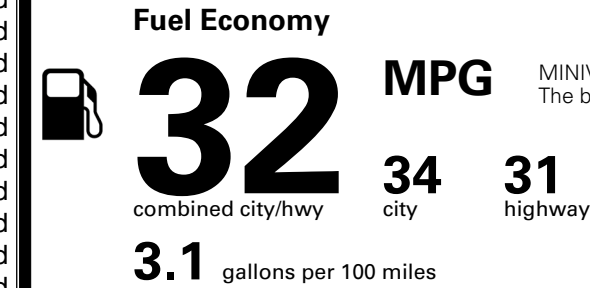

\$495.00
 \$120.00
 \$285.00
 \$65.00

MSRP INCLUDING OPTIONS

\$ 44,555.00

INLAND FREIGHT AND HANDLING

\$ 1,545.00

TOTAL MANUFACTURER'S SUGGESTED RETAIL PRICE ▶

\$ 46,100.00

TOTAL ADDITIONAL WEIGHT: 15.6

EPA DOT Fuel Economy and Environment

Gasoline Vehicle

MINIVANS range from 20 to 83 MPG. The best vehicle rates 146 MPGe.

You save \$750
 in fuel costs over 5 years compared to the average new vehicle.

Annual fuel cost
\$1,550