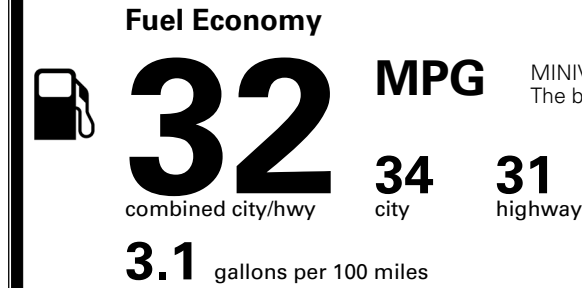

\$495.00
 \$285.00
 \$65.00
 \$400.00

MSRP INCLUDING OPTIONS

\$ 44,835.00

INLAND FREIGHT AND HANDLING

\$ 1,545.00

TOTAL MANUFACTURER'S SUGGESTED RETAIL PRICE ▶

\$ 46,380.00

TOTAL ADDITIONAL WEIGHT: 12.0

EPA DOT Fuel Economy and Environment

Gasoline Vehicle

MINIVANS range from 20 to 83 MPG.
 The best vehicle rates 146 MPGe.

You save \$750
 in fuel costs
 over 5 years
 compared to the
 average new vehicle.