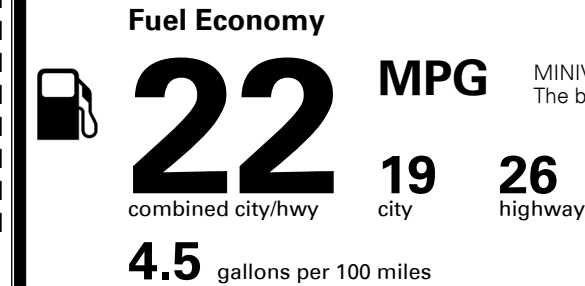

\$495.00
 \$1,000.00
 Included
 \$95.00
 \$225.00
 \$65.00

MSRP INCLUDING OPTIONS

\$ 48,580.00

INLAND FREIGHT AND HANDLING

\$ 1,395.00

TOTAL MANUFACTURER'S SUGGESTED RETAIL PRICE ▶

\$ 49,975.00

TOTAL ADDITIONAL WEIGHT: 18.2

EPA DOT Fuel Economy and Environment

Gasoline Vehicle

MINIVANS range from 20 to 48 MPG.
 The best vehicle rates 140 MPGe.

You spend
\$2,500
more in fuel costs
over 5 years
 compared to the
 average new vehicle.