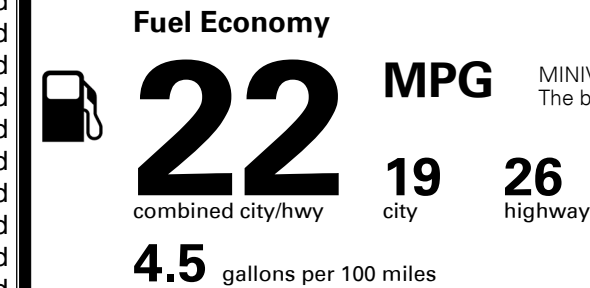

\$495.00
 \$1,000.00
 \$225.00

MSRP INCLUDING OPTIONS

\$ 44,020.00

INLAND FREIGHT AND HANDLING

\$ 1,395.00

TOTAL MANUFACTURER'S SUGGESTED RETAIL PRICE ▶

\$ 45,415.00

TOTAL ADDITIONAL WEIGHT: 11.4

EPA DOT Fuel Economy and Environment

Gasoline Vehicle

MINIVANS range from 20 to 48 MPG. The best vehicle rates 140 MPGe.

You spend \$2,500 more in fuel costs over 5 years compared to the average new vehicle.