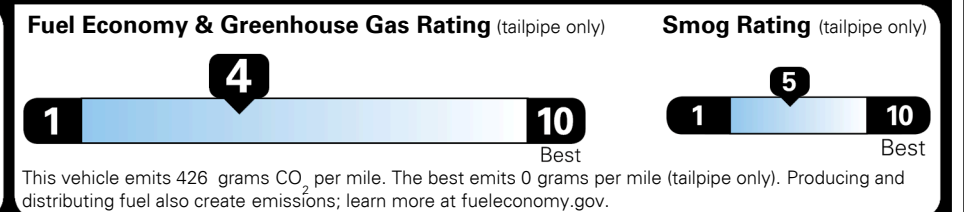

Actual results will vary for many reasons, including driving conditions and how you drive and maintain your vehicle. The average new vehicle gets 28 MPG and costs $9,500 to fuel over 5 years. Cost estimates are based on 15,000 miles per year at $ 3.50 per gallon. MPGe is miles per gasoline gallon equivalent. Vehicle emissions are a significant cause of climate change and smog.

fueleconomy.gov

Calculate personalized estimates and compare vehicles

GOVERNMENT 5-STAR SAFETY RATINGS

Overall Vehicle Score	Not Rated	
Based on the combined rating of frontal, side and rollover. Should ONLY be compared to other vehicles of similar size and weight.		
Frontal	Driver	Not Rated
Crash	Passenger	Not Rated
Based on the risk of injury in a frontal impact. Should ONLY be compared to other vehicles of similar size and weight.		
Side	Front seat	Not Rated
Crash	Rear seat	Not Rated
Star ratings based on the risk of injury in a side impact.		
Rollover	Not Rated	
Star ratings based on the risk of rollover in a single-vehicle crash.		

Star ratings range from 1 to 5 stars (★★★★★) with 5 being the highest.
Source: National Highway Traffic Safety Administration (NHTSA).
www.safercar.gov or 1-888-327-4236

Manufacturer's suggested retail price includes Manufacturer's recommended pre-delivery service. License and title fees, state and local taxes and other dealer installed options and accessories are not included in the manufacturer's suggested retail price.

PARTS CONTENT INFORMATION

FOR VEHICLES IN THIS CAR LINE U.S./CANADIAN PARTS CONTENT: 2 %

MAJOR SOURCES OF FOREIGN PARTS: KOREA: 95%

NOTE: PARTS CONTENT DOES NOT INCLUDE FINAL ASSEMBLY, DISTRIBUTION, OR OTHER NON-PARTS COSTS.

FOR THIS VEHICLE FINAL ASSEMBLY POINT: GWANGMYEONG, KOREA

COUNTRY OF ORIGIN ENGINE (MOTOR): KOREA

TRANSMISSION: KOREA