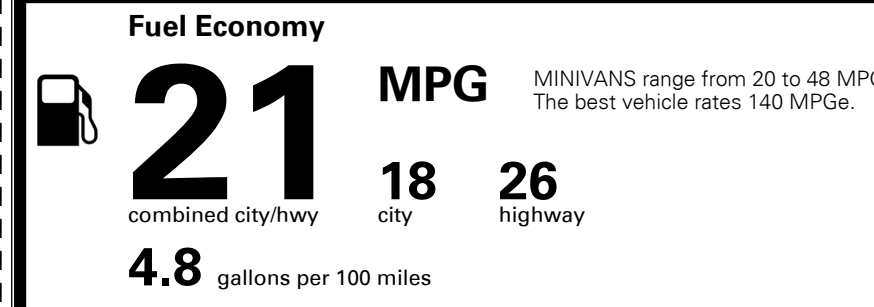

Included

\$265.00
 \$150.00
 \$75.00

\$ 51,090.00

\$ 1,395.00

\$ 52,485.00

EPA DOT Fuel Economy and Environment

Gasoline Vehicle

You spend \$3,000 more in fuel costs over 5 years compared to the average new vehicle.