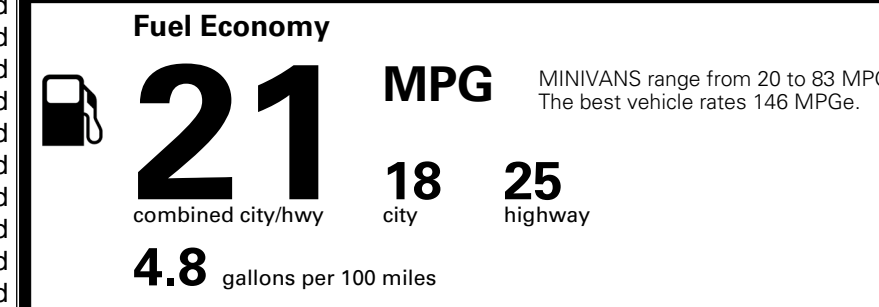

\$495.00
 \$2,500.00
 Included
 \$285.00
 \$45.00

MSRP INCLUDING OPTIONS

\$ 54,815.00

INLAND FREIGHT AND HANDLING

\$ 1,545.00

TOTAL MANUFACTURER'S SUGGESTED RETAIL PRICE ▶

\$ 56,360.00

*Additional terms and conditions apply.
 **Kia Connect may be currently unavailable for some Model Year 2022 and newer vehicles sold or purchased in Massachusetts; please see owners.kia.com for more information.
 NOTE: When you purchase this vehicle, Kia America, Inc. collects personal information you provide to the dealership. For information on our collection and use of personal information and your rights, please see our Privacy Policy on www.kia.com.

TOTAL ADDITIONAL WEIGHT: 16.7

EPA DOT Fuel Economy and Environment

Gasoline Vehicle

You spend \$3,250 more in fuel costs over 5 years compared to the average new vehicle.

Annual fuel cost \$2,350

Actual results will vary for many reasons, including driving conditions and how you drive and maintain your vehicle. The average new vehicle gets 29 MPG and costs \$8,500 to fuel over 5 years. Cost estimates are based on 15,000 miles per year at \$ 3.30 per gallon. MPGe is miles per gasoline gallon equivalent. Vehicle emissions are a significant cause of climate change and smog.