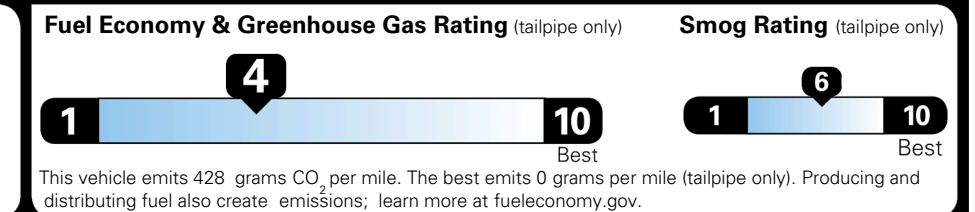

TOTAL ADDITIONAL WEIGHT: 16.7

EPA DOT Fuel Economy and Environment

Gasoline Vehicle

You spend \$3,250 more in fuel costs over 5 years compared to the average new vehicle.

Annual fuel cost \$2,350

Actual results will vary for many reasons, including driving conditions and how you drive and maintain your vehicle. The average new vehicle gets 29 MPG and costs \$8,500 to fuel over 5 years. Cost estimates are based on 15,000 miles per year at \$ 3.30 per gallon. MPGe is miles per gasoline gallon equivalent. Vehicle emissions are a significant cause of climate change and smog.