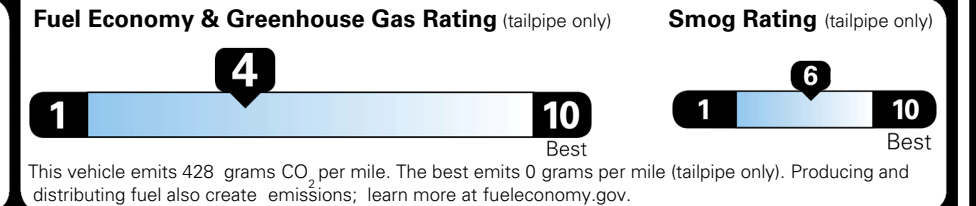

TOTAL ADDITIONAL WEIGHT: 11.4

EPA DOT Fuel Economy and Environment

Gasoline Vehicle

You spend
\$3,250
 more in fuel costs
 over 5 years
 compared to the
 average new vehicle.

Annual fuel cost
\$2,350

Actual results will vary for many reasons, including driving conditions and how you drive and maintain your vehicle. The average new vehicle gets 29 MPG and costs \$8,500 to fuel over 5 years. Cost estimates are based on 15,000 miles per year at \$ 3.30 per gallon. MPGe is miles per gasoline gallon equivalent. Vehicle emissions are a significant cause of climate change and smog.