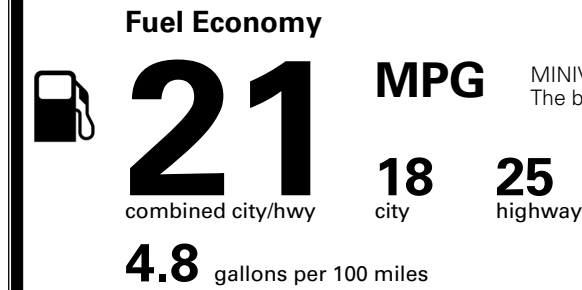

TOTAL ADDITIONAL WEIGHT: 11.4

EPA DOT Fuel Economy and Environment

Gasoline Vehicle

You spend
\$3,250
 more in fuel costs
 over 5 years
 compared to the
 average new vehicle.

Annual fuel cost
\$2,350

Actual results will vary for many reasons, including driving conditions and how you drive and maintain your vehicle. The average new vehicle gets 29 MPG and costs \$8,500 to fuel over 5 years. Cost estimates are based on 15,000 miles per year at \$ 3.30 per gallon. MPGe is miles per gasoline gallon equivalent. Vehicle emissions are a significant cause of climate change and smog.