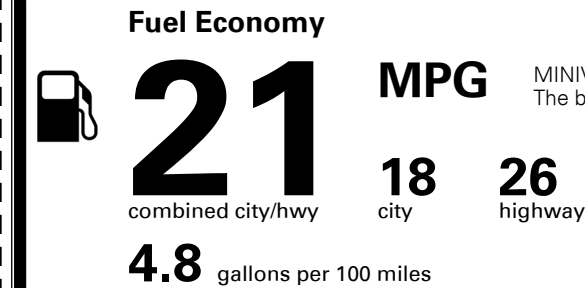

EPA DOT Fuel Economy and Environment

Gasoline Vehicle

MINIVANS range from 20 to 48 MPG. The best vehicle rates 140 MPGe.

You spend
$3,000
more in fuel costs
over 5 years
compared to the
average new vehicle.

Annual fuel cost
$2,500

Fuel Economy & Greenhouse Gas Rating (tailpipe only) Smog Rating (tailpipe only)