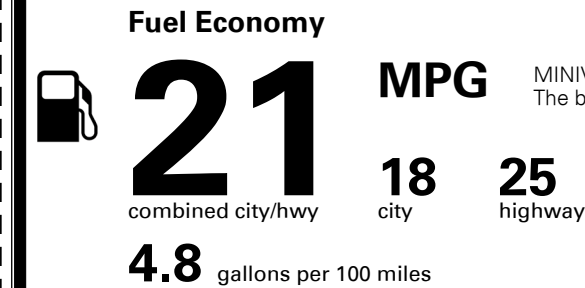

\$ 55,370.00

TOTAL ADDITIONAL WEIGHT: 15.9

*Additional terms and conditions apply.

**Kia Connect may be currently unavailable for some Model Year 2022 and newer vehicles sold or purchased in Massachusetts; please see owners.kia.com for more information.

EPA DOT Fuel Economy and Environment

Gasoline Vehicle

MINIVANS range from 20 to 83 MPG. The best vehicle rates 146 MPGe.

You spend \$3,250 more in fuel costs over 5 years compared to the average new vehicle.