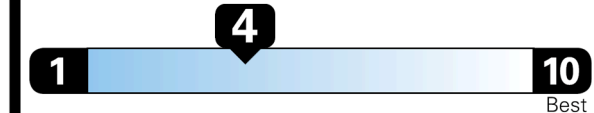

2026 CARNIVAL SX PRESTIGE

MODEL/OPT.CODE: M4292 / 020
EXTERIOR COLOR: PANTHERA METAL
INTERIOR COLOR: NAVY / GRAY
VEHICLE ID NUMBER: KNDNE5K33T6586321
PORT OF ENTRY: PUGET SOUND

Sold To: KS019
Oakes Kia of Olathe
130 North Fir Street
Olathe KS 66061

Ship To: KS019

STANDARD FEATURES

STANDARD SX FEATURES

MECHANICAL

3.5L Gas Direct Injection V6 Engine
8-Speed Automatic Transmission

ADVANCED DRIVER-ASSISTANCE SYSTEMS

Forward Collision-Avoidance Assist - Cyclist/Jct Turning
Blind-Spot Collision-Avoidance Assist
Rear Cross-Traffic Collision-Avoidance Assist
Driver Attention Warning & High Beam Assist
Lane Keeping Assist & Lane Following Assist
Safe Exit Assist & Highway Driving Assist 2
Parking Distance Warning - Forward / Reverse / Side
Parking Collision-Avoidance Assist - Reverse
Surround View Monitor & Blind-Spot View Monitor
Smart Cruise Control w/Stop & Go

SAFETY

Dual Front Advanced Airbags & Driver's Knee Airbag
Dual Front Seat-Mounted Side & Full-Length Curtain Airbags

INTERIOR, COMFORT & CONVENIENCE

Dual 12.3" Screen Panoramic Display w/ Navigation
Wireless Android Auto & Apple CarPlay
Kia Connect w/Comp 3-Yr Ultimate.* Where Available**
SIRIUSXM® w/Free 3-Mo. Subscription*
Passenger View & Passenger Talk
Dual Smart Power Sliding Doors
Tri-Zone Automatic Climate Control
Smart Key w/ Push Button & Remote Start
Wireless Phone Charger & SynTex Seating Trim
Heated & Ventilated Power Adjustable Front Seats
8-Passenger Seating w/ 2nd Row Child Minding Seat
Smartphone Digital Key* (Requires Kia Connect**)
Rear Occupant Alert w/ Sensors

EXTERIOR