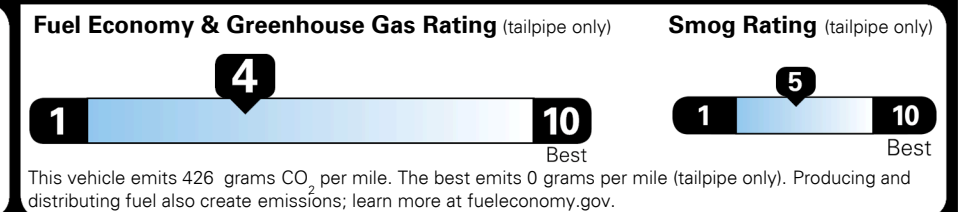

## EPA DOT Fuel Economy and Environment

Gasoline Vehicle

**You spend \$3,000 more in fuel costs over 5 years** compared to the average new vehicle.

**Annual fuel cost \$2,500**

Actual results will vary for many reasons, including driving conditions and how you drive and maintain your vehicle. The average new vehicle gets 28 MPG and costs \$9,500 to fuel over 5 years. Cost estimates are based on 15,000 miles per year at \$ 3.50 per gallon. MPGe is miles per gasoline gallon equivalent. Vehicle emissions are a significant cause of climate change and smog.