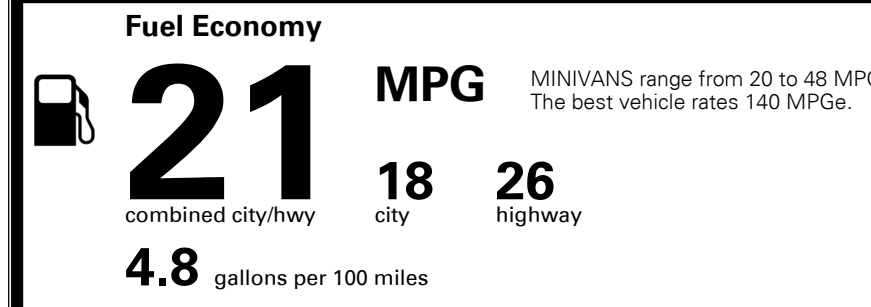

## EPA DOT Fuel Economy and Environment

Gasoline Vehicle

**You spend \$3,000 more in fuel costs over 5 years** compared to the average new vehicle.

**Annual fuel cost \$2,500**

Actual results will vary for many reasons, including driving conditions and how you drive and maintain your vehicle. The average new vehicle gets 28 MPG and costs \$9,500 to fuel over 5 years. Cost estimates are based on 15,000 miles per year at \$ 3.50 per gallon. MPGe is miles per gasoline gallon equivalent. Vehicle emissions are a significant cause of climate change and smog.