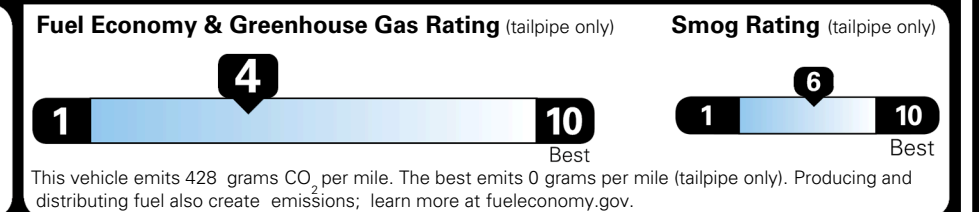

EPA DOT Fuel Economy and Environment

Gasoline Vehicle

You spend
\$3,250
 more in fuel costs
 over 5 years
 compared to the
 average new vehicle.

Annual fuel cost
\$2,350

Actual results will vary for many reasons, including driving conditions and how you drive and maintain your vehicle. The average new vehicle gets 29 MPG and costs \$8,500 to fuel over 5 years. Cost estimates are based on 15,000 miles per year at \$ 3.30 per gallon. MPGe is miles per gasoline gallon equivalent. Vehicle emissions are a significant cause of climate change and smog.