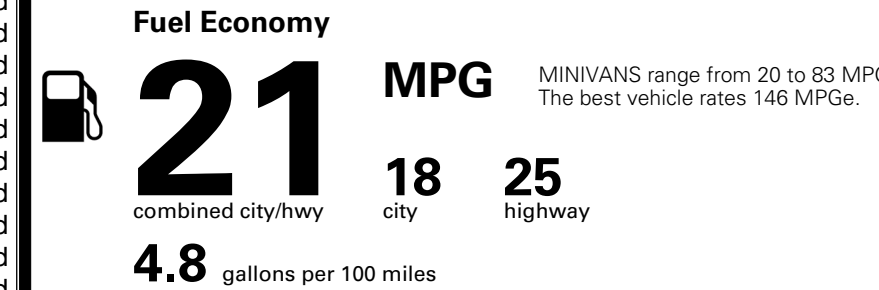

EPA DOT Fuel Economy and Environment

Gasoline Vehicle

You spend
$3,250
more in fuel costs
over 5 years
compared to the
average new vehicle.

Annual fuel cost
$2,350