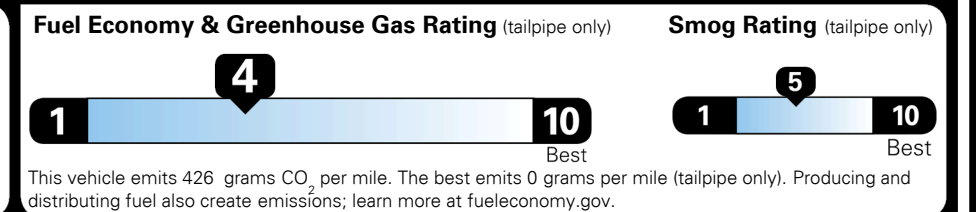

Actual results will vary for many reasons, including driving conditions and how you drive and maintain your vehicle. The average new vehicle gets 28 MPG and costs $9,500 to fuel over 5 years. Cost estimates are based on 15,000 miles per year at $ 3.50 per gallon. MPGe is miles per gasoline gallon equivalent. Vehicle emissions are a significant cause of climate change and smog.

fueleconomy.gov
Calculate personalized estimates and compare vehicles

Smartphone QR Code

GOVERNMENT 5-STAR SAFETY RATINGS

Overall Vehicle Score	Not Rated
Based on the combined rating of frontal, side and rollover. Should ONLY be compared to other vehicles of similar size and weight.	
Frontal	Driver ★ ★ ★ ★ ★
Crash	Passenger ★ ★ ★ ★
Based on the risk of injury in a frontal impact. Should ONLY be compared to other vehicles of similar size and weight.	
Side	Front seat Not Rated
Crash	Rear seat Not Rated
Star ratings based on the risk of injury in a side impact.	
Rollover	★ ★ ★ ★
Star ratings based on the risk of rollover in a single-vehicle crash.	

Star ratings range from 1 to 5 stars (★★★★★) with 5 being the highest.
Source: National Highway Traffic Safety Administration (NHTSA).
www.safercar.gov or 1-888-327-4236

Manufacturer's suggested retail price includes Manufacturer's recommended pre-delivery service. License and title fees, state and local taxes and other dealer installed options and accessories are not included in the manufacturer's suggested retail price.

PARTS CONTENT INFORMATION

FOR VEHICLES IN THIS CAR LINE U.S./CANADIAN PARTS CONTENT: 2 %

MAJOR SOURCES OF FOREIGN PARTS: KOREA: 95%

NOTE: PARTS CONTENT DOES NOT INCLUDE FINAL ASSEMBLY, DISTRIBUTION, OR OTHER NON-PARTS COSTS.

FOR THIS VEHICLE FINAL ASSEMBLY POINT: GWANGMYEONG, KOREA

COUNTRY OF ORIGIN ENGINE (MOTOR): KOREA

TRANSMISSION: KOREA

*Additional terms and conditions apply.
**Kia Connect may be currently unavailable for some Model Year 2022 and newer vehicles sold or purchased in Massachusetts; please see owners.kia.com for more information.
NOTE: When you purchase this vehicle, Kia America, Inc. collects personal information you provide to the dealership. For information on our collection and use of personal information and your rights, please see our Privacy Policy on www.kia.com.