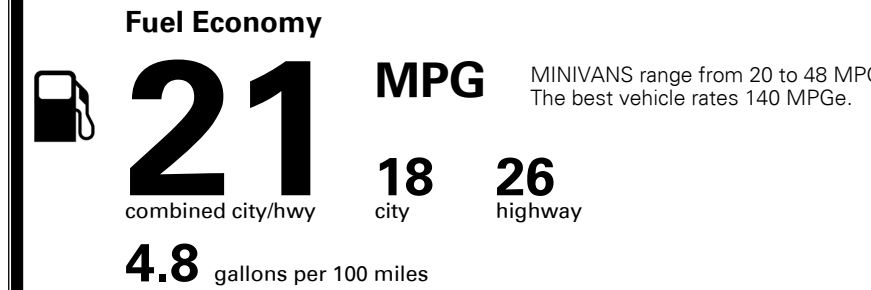

\$2,500.00

Included

\$265.00
 \$150.00
 \$75.00

\$ 53,590.00

\$ 1,395.00

\$ 54,985.00

EPA DOT Fuel Economy and Environment

Gasoline Vehicle