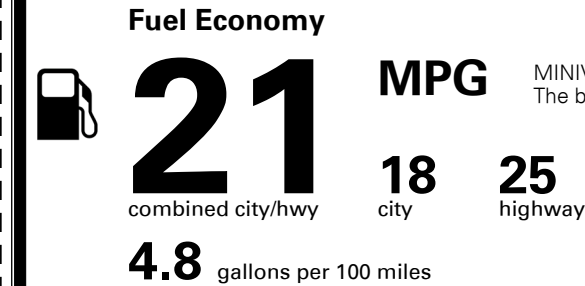

Included

\$265.00

MSRP INCLUDING OPTIONS

\$ 51,355.00

INLAND FREIGHT AND HANDLING

\$ 1,435.00

TOTAL MANUFACTURER'S SUGGESTED RETAIL PRICE ▶

\$ 52,790.00

TOTAL ADDITIONAL WEIGHT: 15.9

EPA DOT Fuel Economy and Environment

Gasoline Vehicle

MINIVANS range from 20 to 83 MPG.
 The best vehicle rates 146 MPGe.

You spend
\$3,250
 more in fuel costs
 over 5 years
 compared to the
 average new vehicle.