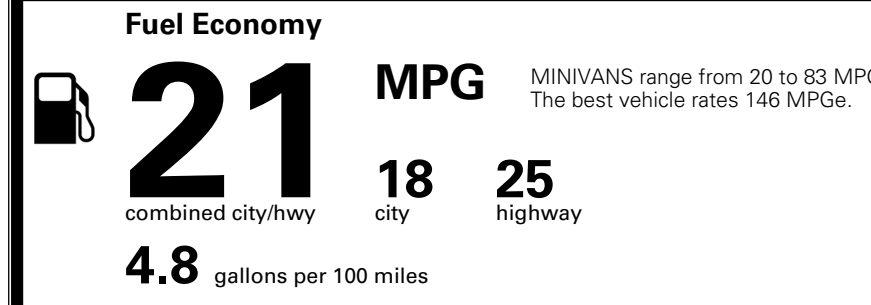

\$495.00
 Included

 \$285.00

MSRP INCLUDING OPTIONS

\$ 52,270.00

INLAND FREIGHT AND HANDLING

\$ 1,545.00

TOTAL MANUFACTURER'S SUGGESTED RETAIL PRICE ▶

\$ 53,815.00

EPA DOT Fuel Economy and Environment

Gasoline Vehicle

You spend
\$3,250
 more in fuel costs
 over 5 years
 compared to the
 average new vehicle.

Annual fuel cost
\$2,350

Actual results will vary for many reasons, including driving conditions and how you drive and maintain your vehicle. The average new vehicle gets 29 MPG and costs \$8,500 to fuel over 5 years. Cost estimates are based on 15,000 miles per year at \$ 3.30 per gallon. MPGe is miles per gasoline gallon equivalent. Vehicle emissions are a significant cause of climate change and smog.