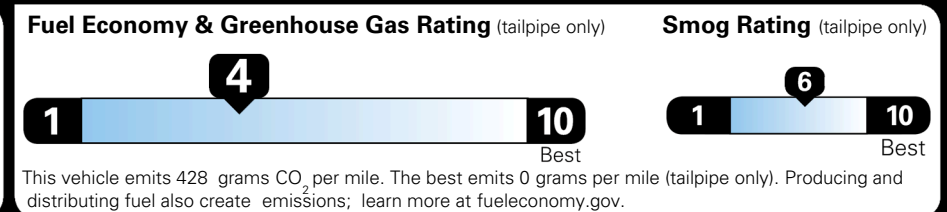

EPA DOT Fuel Economy and Environment

Gasoline Vehicle

You spend
\$3,250
 more in fuel costs
 over 5 years
 compared to the
 average new vehicle.

Annual fuel cost
\$2,350

Actual results will vary for many reasons, including driving conditions and how you drive and maintain your vehicle. The average new vehicle gets 29 MPG and costs \$8,500 to fuel over 5 years. Cost estimates are based on 15,000 miles per year at \$ 3.30 per gallon. MPGe is miles per gasoline gallon equivalent. Vehicle emissions are a significant cause of climate change and smog.