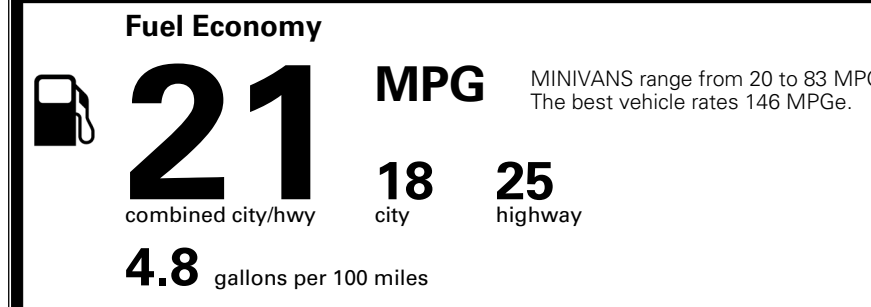

MSRP INCLUDING OPTIONS \$ 52,270.00

INLAND FREIGHT AND HANDLING \$ 1,545.00

TOTAL MANUFACTURER'S SUGGESTED RETAIL PRICE ▶

\$ 53,815.00

TOTAL ADDITIONAL WEIGHT: 11.4

*Additional terms and conditions apply.
 **Kia Connect may be currently unavailable for some Model Year 2022 and newer vehicles sold or purchased in Massachusetts; please see owners.kia.com for more information.
 NOTE: When you purchase this vehicle, Kia America, Inc. collects personal information you provide to the dealership. For information on our collection and use of personal information and your rights, please see our Privacy Policy on www.kia.com.

EPA DOT Fuel Economy and Environment

Gasoline Vehicle

You spend \$3,250 more in fuel costs over 5 years compared to the average new vehicle.

Annual fuel cost \$2,350

Actual results will vary for many reasons, including driving conditions and how you drive and maintain your vehicle. The average new vehicle gets 29 MPG and costs \$8,500 to fuel over 5 years. Cost estimates are based on 15,000 miles per year at \$ 3.30 per gallon. MPGe is miles per gasoline gallon equivalent. Vehicle emissions are a significant cause of climate change and smog.