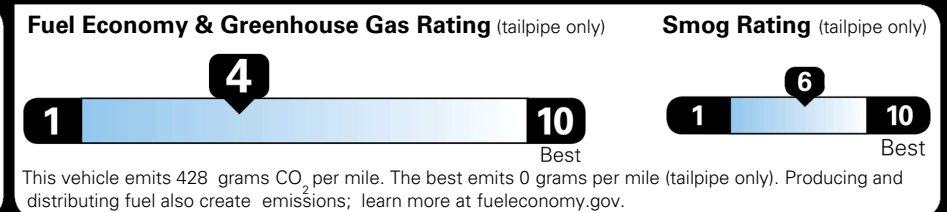

MSRP INCLUDING OPTIONS \$ 52,270.00

INLAND FREIGHT AND HANDLING \$ 1,545.00

TOTAL MANUFACTURER'S SUGGESTED RETAIL PRICE ▶

\$ 53,815.00

TOTAL ADDITIONAL WEIGHT: 11.4

*Additional terms and conditions apply.
 **Kia Connect may be currently unavailable for some Model Year 2022 and newer vehicles sold or purchased in Massachusetts; please see owners.kia.com for more information.
 NOTE: When you purchase this vehicle, Kia America, Inc. collects personal information you provide to the dealership. For information on our collection and use of personal information and your rights, please see our Privacy Policy on www.kia.com.

EPA DOT Fuel Economy and Environment

Gasoline Vehicle

You spend \$3,250 more in fuel costs over 5 years compared to the average new vehicle.

Annual fuel cost \$2,350

Actual results will vary for many reasons, including driving conditions and how you drive and maintain your vehicle. The average new vehicle gets 29 MPG and costs \$8,500 to fuel over 5 years. Cost estimates are based on 15,000 miles per year at \$ 3.30 per gallon. MPGe is miles per gasoline gallon equivalent. Vehicle emissions are a significant cause of climate change and smog.