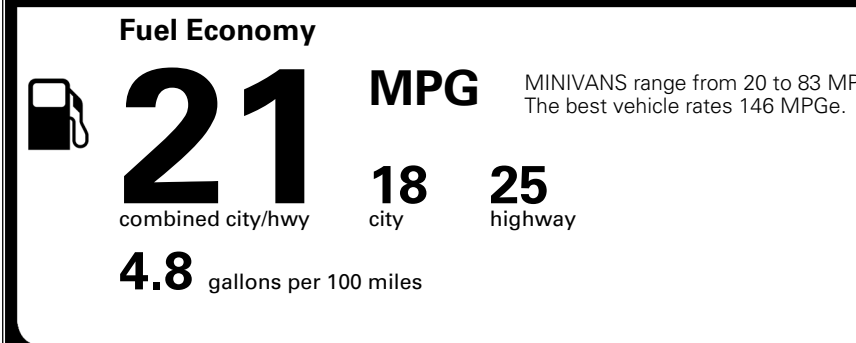

EPA DOT Fuel Economy and Environment

Gasoline Vehicle

You spend $3,250 more in fuel costs over 5 years
compared to the average new vehicle.

Annual fuel cost $2,350