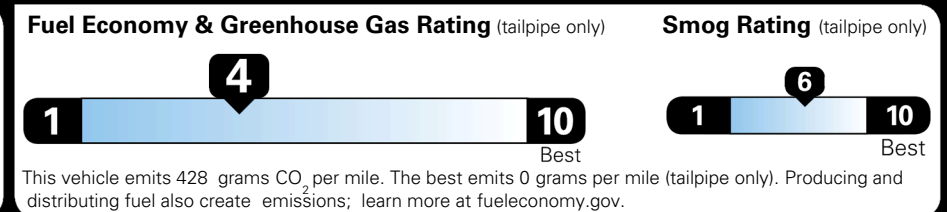

Actual results will vary for many reasons, including driving conditions and how you drive and maintain your vehicle. The average new vehicle gets 29 MPG and costs $8,500 to fuel over 5 years. Cost estimates are based on 15,000 miles per year at $ 3.30 per gallon. MPGe is miles per gasoline gallon equivalent. Vehicle emissions are a significant cause of climate change and smog.

fueleconomy.gov
Calculate personalized estimates and compare vehicles

Smartphone QR Code

GOVERNMENT 5-STAR SAFETY RATINGS

Overall Vehicle Score	Not Rated
Based on the combined rating of frontal, side and rollover. Should ONLY be compared to other vehicles of similar size and weight.	
Frontal	Driver ★ ★ ★ ★ ★
Crash	Passenger ★ ★ ★ ★
Based on the risk of injury in a frontal impact. Should ONLY be compared to other vehicles of similar size and weight.	
Side	Front seat Not Rated
Crash	Rear seat Not Rated
Star ratings based on the risk of injury in a side impact.	
Rollover	★ ★ ★ ★
Star ratings based on the risk of rollover in a single-vehicle crash.	

PARTS CONTENT INFORMATION

FOR VEHICLES IN THIS CAR LINE U.S./CANADIAN PARTS CONTENT: 2 %

MAJOR SOURCES OF FOREIGN PARTS: KOREA: 95%

NOTE: PARTS CONTENT DOES NOT INCLUDE FINAL ASSEMBLY, DISTRIBUTION, OR OTHER NON-PARTS COSTS.

FOR THIS VEHICLE FINAL ASSEMBLY POINT: GWANGMYEONG, KOREA

COUNTRY OF ORIGIN ENGINE (MOTOR): KOREA

TRANSMISSION: KOREA

*Additional terms and conditions apply.
**Kia Connect may be currently unavailable for some Model Year 2022 and newer vehicles sold or purchased in Massachusetts; please see owners.kia.com for more information.
NOTE: When you purchase this vehicle, Kia America, Inc. collects personal information you provide to the dealership. For information on our collection and use of personal information and your rights, please see our Privacy Policy on www.kia.com.