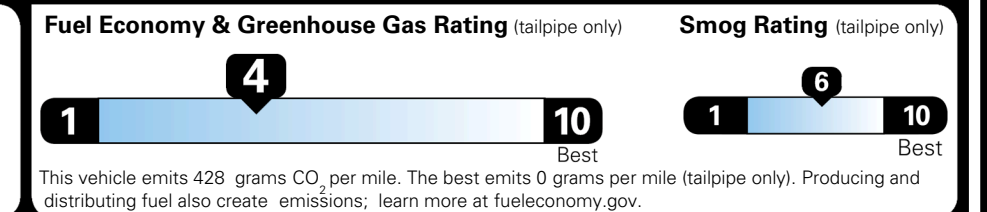

TOTAL ADDITIONAL WEIGHT: 16.7

EPA DOT Fuel Economy and Environment

Gasoline Vehicle

You spend
\$3,250
 more in fuel costs
 over 5 years
 compared to the
 average new vehicle.

Annual fuel cost
\$2,350

Actual results will vary for many reasons, including driving conditions and how you drive and maintain your vehicle. The average new vehicle gets 29 MPG and costs \$8,500 to fuel over 5 years. Cost estimates are based on 15,000 miles per year at \$ 3.30 per gallon. MPGe is miles per gasoline gallon equivalent. Vehicle emissions are a significant cause of climate change and smog.