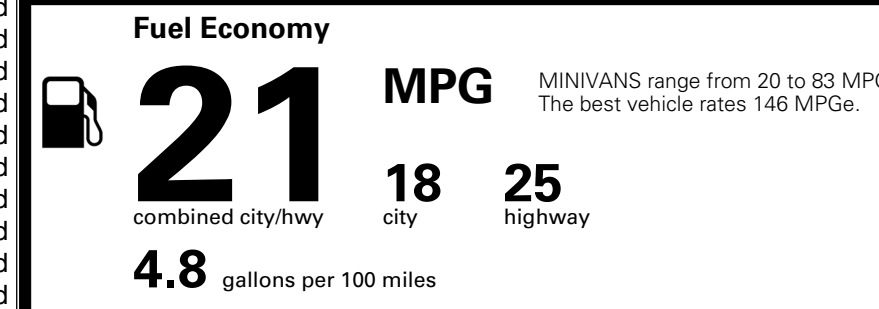

\$495.00
 Included

 \$285.00
 \$45.00

MSRP INCLUDING OPTIONS

\$ 52,315.00

INLAND FREIGHT AND HANDLING

\$ 1,545.00

TOTAL MANUFACTURER'S SUGGESTED RETAIL PRICE ▶

\$ 53,860.00

TOTAL ADDITIONAL WEIGHT: 16.7

EPA DOT Fuel Economy and Environment

Gasoline Vehicle

You spend
\$3,250
 more in fuel costs
 over 5 years
 compared to the
 average new vehicle.

Annual fuel cost
\$2,350

Actual results will vary for many reasons, including driving conditions and how you drive and maintain your vehicle. The average new vehicle gets 29 MPG and costs \$8,500 to fuel over 5 years. Cost estimates are based on 15,000 miles per year at \$ 3.30 per gallon. MPGe is miles per gasoline gallon equivalent. Vehicle emissions are a significant cause of climate change and smog.