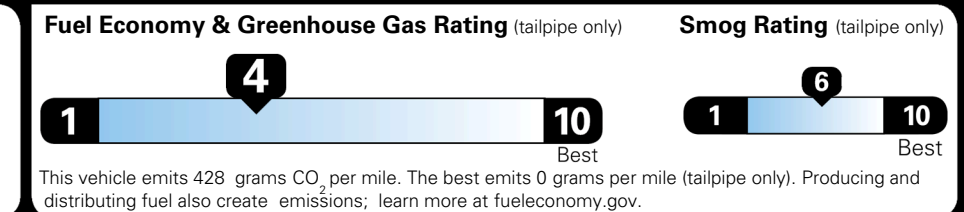

EPA DOT Fuel Economy and Environment

Gasoline Vehicle

You spend \$3,250 more in fuel costs over 5 years compared to the average new vehicle.

Annual fuel cost \$2,350

Actual results will vary for many reasons, including driving conditions and how you drive and maintain your vehicle. The average new vehicle gets 29 MPG and costs \$8,500 to fuel over 5 years. Cost estimates are based on 15,000 miles per year at \$ 3.30 per gallon. MPGe is miles per gasoline gallon equivalent. Vehicle emissions are a significant cause of climate change and smog.