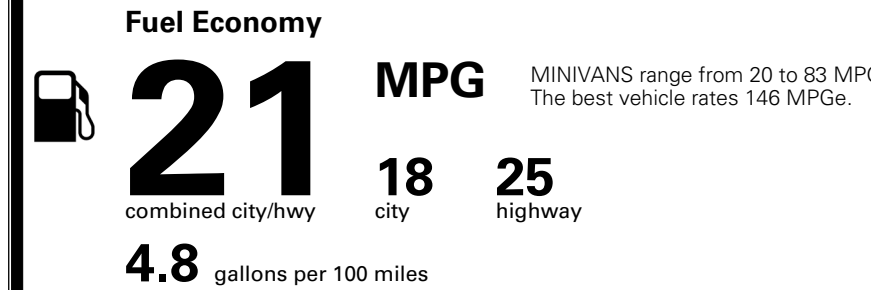

EPA DOT Fuel Economy and Environment

Gasoline Vehicle

You spend
\$3,250
 more in fuel costs
 over 5 years
 compared to the
 average new vehicle.

Annual fuel cost
\$2,350

Actual results will vary for many reasons, including driving conditions and how you drive and maintain your vehicle. The average new vehicle gets 29 MPG and costs \$8,500 to fuel over 5 years. Cost estimates are based on 15,000 miles per year at \$ 3.30 per gallon. MPGe is miles per gasoline gallon equivalent. Vehicle emissions are a significant cause of climate change and smog.