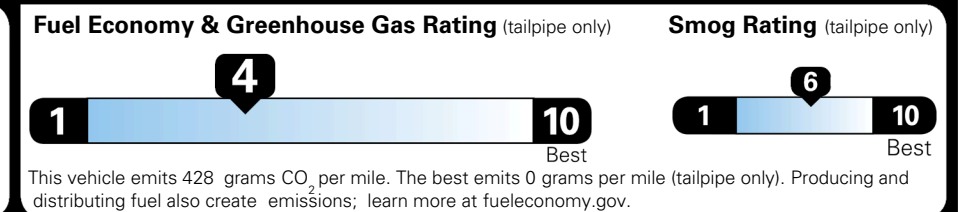

EPA DOT Fuel Economy and Environment

Gasoline Vehicle

You spend
\$3,250
 more in fuel costs
 over 5 years
 compared to the
 average new vehicle.

Annual fuel cost
\$2,350

Actual results will vary for many reasons, including driving conditions and how you drive and maintain your vehicle. The average new vehicle gets 29 MPG and costs \$8,500 to fuel over 5 years. Cost estimates are based on 15,000 miles per year at \$ 3.30 per gallon. MPGe is miles per gasoline gallon equivalent. Vehicle emissions are a significant cause of climate change and smog.