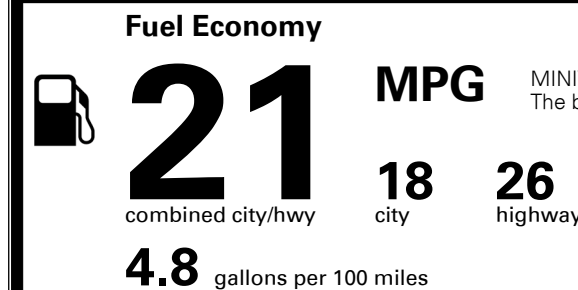

MSRP INCLUDING OPTIONS \$ 50,085.00

INLAND FREIGHT AND HANDLING \$ 1,395.00

TOTAL MANUFACTURER'S SUGGESTED RETAIL PRICE ▶ \$ 51,480.00

TOTAL ADDITIONAL WEIGHT: 13.2

EPA DOT Fuel Economy and Environment

Gasoline Vehicle