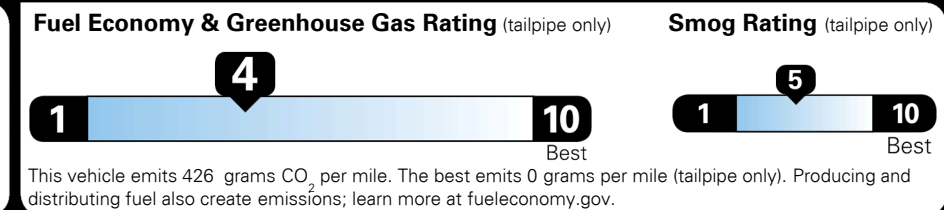

You spend $3,000 more in fuel costs over 5 years compared to the average new vehicle.

Annual fuel cost $2,500