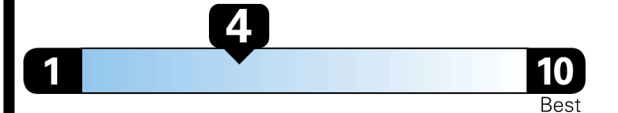

Fuel Economy & Greenhouse Gas Rating (tailpipe only)