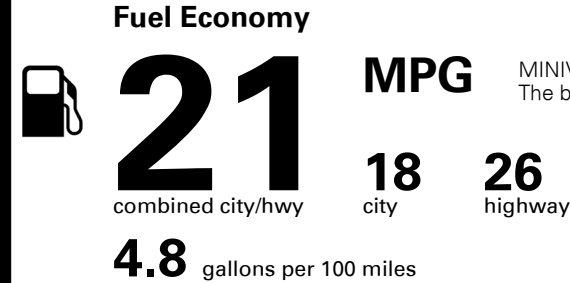

INLAND FREIGHT AND HANDLING \$ 1,395.00

TOTAL MANUFACTURER'S SUGGESTED RETAIL PRICE ▶ \$ 48,755.00

TOTAL ADDITIONAL WEIGHT: 11.4

EPA DOT Fuel Economy and Environment

Gasoline Vehicle

MINIVANS range from 20 to 48 MPG.
The best vehicle rates 140 MPGe.

You spend \$3,000 more in fuel costs over 5 years
compared to the average new vehicle.

Annual fuel cost \$2,500

Fuel Economy & Greenhouse Gas Rating (tailpipe only)

Smog Rating (tailpipe only)

This vehicle emits 426 grams CO₂ per mile. The best emits 0 grams per mile (tailpipe only). Producing and distributing fuel also create emissions; learn more at fueleconomy.gov.